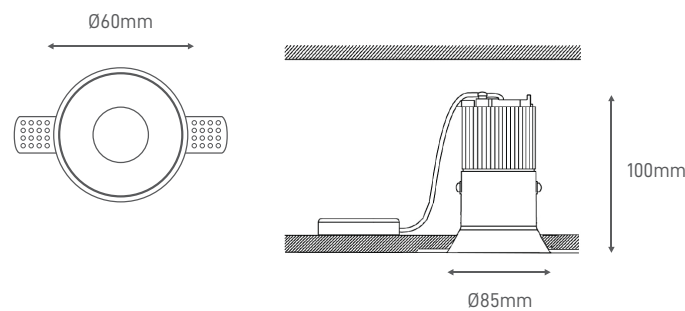

TECHNICAL INFORMATIONS

BERG

9W 2700K BRANCO

Luminária de encastrar, de elevada eficiência com design requintado.

Recessed, high efficiency luminaire with refined design.

Luminaria empotrable de alta eficiencia con diseño refinado.

ILAR-00173

| REFERENCE | | DIMENSION & WEIGHT | | PHOTOMETRICAL DATA | |
|------------------------------------|-----------------------|--------------------|--------|------------------------|--------|
| Reference | ILAR-00173 | Lenght | - | Total Luminous Flux | 765lm |
| Led Type | CREE | Width | Ø82mm | Luminous Efficacy | 85lm/w |
| Mounting Type | Recessed | Height | 100mm | Beam Angle | 24° |
| Body Material | Die Casting Aluminium | Weight | - | Colour Temperature | 2700K |
| Housing Colour | White | Cut-out | Ø85mm | Colour Rendering Index | >80 |
| Body Shape | Round | Packaging Unit | 1 | Colour Consistency | - |
| Nominal Lifetime (EOL end of life) | 50.000H | Packaging Pcs | 27 pcs | UGR | - |
| Dimmable | NO | Volume | - | | |
| Driver Brand | Lifud | | | | |

| ELECTRICAL AND OPERATING DATA | | ENERGY LABEL & STANDARS | | CERTIFICATIONS | |
|-------------------------------|----------------|---------------------------------------|------|----------------------------|---------|
| Nominal Wattage | 9W | Energy Label | - | 2014/30/EU (EMC Directive) | YES |
| Nominal Voltage | 220-240V | Energy Consumption KWH/1000H | - | 2014/35/EU (LVD Directive) | YES |
| Operating Frequency | 50Hz | Type of Protection | IP20 | ROHS | YES |
| Power Factor | ≥0.9 | Protection Class | I | ENEC | - |
| Operating Temperature | -20°C to +45°C | Protecion Class IK (shock resistance) | - | Warranty | 3 YEARS |
| Starting Time 100% ON | 0.0001s | | | | |
| ON/OFF Cycles | 100.000 | | | | |

SIZE

BEAM ANGLE

Designed by Aronlight in Portugal. Made in PRC