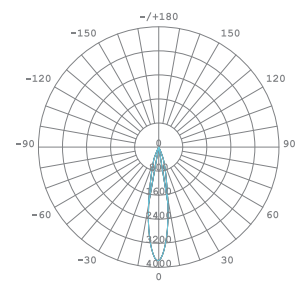

ILAR-00173

| REFERENCE | | DIMENSION & WEIGHT | | PHOTOMETRICAL DATA | |
|------------------------------------|-----------------------|--------------------|--------|------------------------|--------|
| Reference | ILAR-00173 | Lenght | - | Total Luminous Flux | 765lm |
| Led Type | CREE | Width | Ø82mm | Luminous Efficacy | 85lm/w |
| Mounting Type | Recessed | Height | 100mm | Beam Angle | 24° |
| Body Material | Die Casting Aluminium | Weight | - | Colour Temperature | 2700K |
| Housing Colour | White | Cut-out | Ø85mm | Colour Rendering Index | >80 |
| Body Shape | Round | Packaging Unit | 1 | Colour Consistency | - |
| Nominal Lifetime (EOL end of life) | 50.000H | Packaging Pcs | 27 pcs | UGR | - |
| Dimmable | NO | Volume | - | | |
| Driver Brand | Lifud | | | | |

SIZE

BEAM ANGLE

Designed by Aronlight in Portugal. Made in PRC