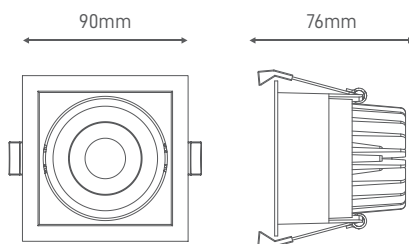

DIMENSION & WEIGHT

Lenght	90mm
Width	90mm
Height	76mm
Weight	0.3
Cutout	84x84mm
Packaging Unit	48pcs/carton
Gross Weight	16kg
Volume	46x46x29.5cm

PHOTOMETRICAL DATA

Total Luminous Flux	850
Luminous Efficacy	85lm/w
Beam Angle	36°
Colour Temperature	2700K
Colour Rendering Index	>80
Colour Consistency	<=6
UGR	-

SIZE

BEAM ANGLE