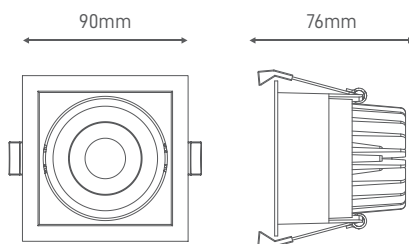

Recessed, high efficiency luminaire (100lm/W) with refined design. Prismatic light and intelligent cooling system with 22° adjustable body and 36°.

Luminaria empotrable de alta eficiencia (100lm/W) con diseño refinado, lente prismática y un sistema de enfriamiento inteligente, cuerpo ajustable de 22° y ángulo de apertura de 36°.

ILAR-00663

REFERENCE		DIMENSION & WEIGHT		PHOTOMETRICAL DATA	
Reference	ILAR-00663	Lenght	90mm	Total Luminous Flux	850lm
Led Type	COB	Width	90mm	Luminous Efficacy	85lm/w
Mounting Type	Recessed	Height	76mm	Beam Angle	36°
Body Material	Aluminium	Weight	0.3	Colour Temperature	4000K
Housing Colour	White RAL9016	Cutout	84x84mm	Colour Rendering Index	>80
Body Shape	Square	Packaging Unit	48pcs/carton	Colour Consistency	<=6
Nominal Lifetime (EOL end of life)	50.000H	Gross Weight	16kg	UGR	-
Dimmable	NO	Volume	46x46x29.5cm		

SIZE

BEAM ANGLE