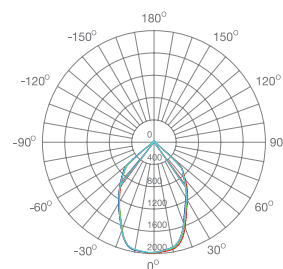

ILAR-00695

REFERENCE		DIMENSION & WEIGHT		PHOTOMETRICAL DATA	
Reference	ILAR-00695	Lenght	Ø90mm	Total Luminous Flux	1300
Led Type	CITIZEN COB	Width	-	Luminous Efficacy	87lm/w
Mounting Type	Surface mounted	Height	100mm	Beam Angle	60°
Body Material	Aluminum	Weight	0.52	Colour Temperature	2700K
Housing Colour	White RAL9016	Cutout	-	Colour Rendering Index	80
Body Shape	Round	Packaging Unit	24pcs/carton	Colour Consistency	<=6
Nominal Lifetime (EOL end of life)	50.000H	Gross Weight	14.5kg	UGR	-
Dimmable	NO	Volume	50*38*29cm		

SIZE

BEAM ANGLE

Designed by Aron Light in Portugal. Made in PRC