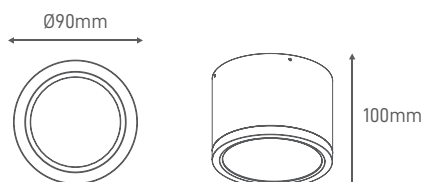

Surface downlight with minimalist design, the high protection (IP54) combined with the high PF (>0.9) and Low THD (<20%) make the Lev series a favorite for any designer.

Downlight saliente con diseño minimalista, el alto nivel de protección (IP54) combinado con el alto PF (>0.9) y bajo THD (<20%) hacen de la línea Lev un favorito para cualquier proyectista.

ILAR-00695

REFERENCE		DIMENSION & WEIGHT		PHOTOMETRICAL DATA	
Reference	ILAR-00695	Lenght	Ø90mm	Total Luminous Flux	1300
Led Type	CITIZEN COB	Width	-	Luminous Efficacy	87lm/w
Mounting Type	Surface mounted	Height	100mm	Beam Angle	60°
Body Material	Aluminum	Weight	0.52	Colour Temperature	2700K
Housing Colour	White RAL9016	Cutout	-	Colour Rendering Index	80
Body Shape	Round	Packaging Unit	24pcs/carton	Colour Consistency	<=6
Nominal Lifetime (EOL end of life)	50.000H	Gross Weight	14.5kg	UGR	-
Dimmable	NO	Volume	50*38*29cm		

SIZE

BEAM ANGLE

Designed by Aron Light in Portugal. Made in PRC