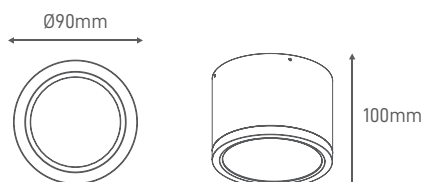

Surface downlight with minimalist design, the high protection (IP54) combined with the high PF (>0.9) and Low THD (<20%) make the Lev series a favorite for any designer.

Downlight saliente con diseño minimalista, el alto nivel de protección (IP54) combinado con el alto PF (>0.9) y bajo THD (<20%) hacen de la línea Lev un favorito para cualquier proyectista.

ILAR-00695

REFERENCE		DIMENSION & WEIGHT		PHOTOMETRICAL DATA	
Reference	ILAR-00695	Lenght	Ø90mm	Total Luminous Flux	1300
Led Type	CITIZEN COB	Width	-	Luminous Efficacy	87lm/w
Mounting Type	Surface mounted	Height	100mm	Beam Angle	60°
Body Material	Aluminum	Weight	0.52	Colour Temperature	2700K
Housing Colour	White RAL9016	Cutout	-	Colour Rendering Index	>80
Body Shape	Round	Packaging Unit	24pcs/carton	Colour Consistency	<=6
Nominal Lifetime (EOL end of life)	50.000H	Gross Weight	14.5kg	UGR	-
Dimmable	NO	Volume	50x38x29cm		

SIZE

BEAM ANGLE

Designed by Aron Light in Portugal. Made in PRC