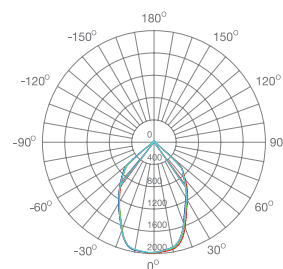

ILAR-00695

REFERENCE		DIMENSION & WEIGHT		PHOTOMETRICAL DATA	
Reference	ILAR-00695	Lenght	Ø90mm	Total Luminous Flux	1300
Led Type	CITIZEN COB	Width	-	Luminous Efficacy	87lm/w
Mounting Type	Surface mounted	Height	100mm	Beam Angle	60°
Body Material	Aluminum	Weight	0.52	Colour Temperature	2700K
Housing Colour	White RAL9016	Cutout	-	Colour Rendering Index	>80
Body Shape	Round	Packaging Unit	24pcs/carton	Colour Consistency	<=6
Nominal Lifetime (EOL end of life)	50.000H	Gross Weight	14.5kg	UGR	-
Dimmable	NO	Volume	50x38x29cm		

SIZE

BEAM ANGLE

Designed by Aron Light in Portugal. Made in PRC