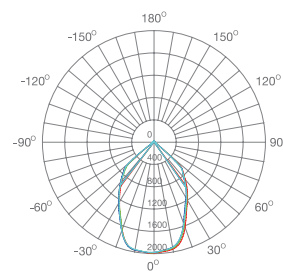

ILAR-00696

REFERENCE		DIMENSION & WEIGHT		PHOTOMETRICAL DATA	
Reference	ILAR-00696	Lenght	Ø90mm	Total Luminous Flux	1500
Led Type	CITIZEN COB	Width	-	Luminous Efficacy	100lm/w
Mounting Type	Surface mounted	Height	100mm	Beam Angle	60°
Body Material	Aluminum	Weight	0.52	Colour Temperature	4000K
Housing Colour	White RAL9016	Cutout	-	Colour Rendering Index	80
Body Shape	Round	Packaging Unit	24pcs/carton	Colour Consistency	<=6
Nominal Lifetime (EOL end of life)	50.000H	Gross Weight	14.5kg	UGR	-
Dimmable	NO	Volume	50*38*29cm		

SIZE

BEAM ANGLE

Designed by Aron Light in Portugal. Made in PRC