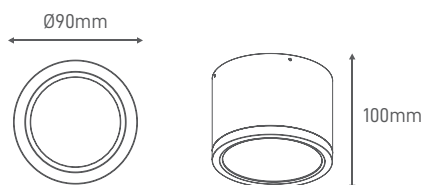

Surface downlight with minimalist design, the high protection (IP54) combined with the high PF (>0.9) and Low THD (<20%) make the Lev series a favorite for any designer.

Downlight saliente con diseño minimalista, el alto nivel de protección (IP54) combinado con el alto PF (>0.9) y bajo THD (<20%) hacen de la línea Lev un favorito para cualquier proyectista.

ILAR-00696

REFERENCE		DIMENSION & WEIGHT		PHOTOMETRICAL DATA	
Reference	ILAR-00696	Lenght	Ø90mm	Total Luminous Flux	1500
Led Type	CITIZEN COB	Width	-	Luminous Efficacy	100lm/w
Mounting Type	Surface mounted	Height	100mm	Beam Angle	60°
Body Material	Aluminum	Weight	0.52	Colour Temperature	4000K
Housing Colour	White RAL9016	Cutout	-	Colour Rendering Index	80
Body Shape	Round	Packaging Unit	24pcs/carton	Colour Consistency	<=6
Nominal Lifetime (EOL end of life)	50.000H	Gross Weight	14.5kg	UGR	-
Dimmable	NO	Volume	50*38*29cm		

SIZE

BEAM ANGLE

Designed by Aron Light in Portugal. Made in PRC