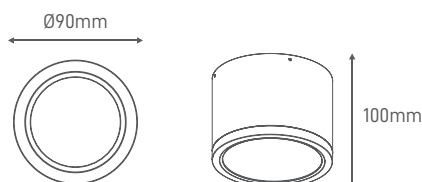

#### DIMENSION & WEIGHT

Lenght	Ø90mm
Width	-
Height	100mm
Weight	0.52
Cutout	-
Packaging Unit	24pcs/carton
Gross Weight	14.5kg
Volume	50x38x29cm

#### PHOTOMETRICAL DATA

Total Luminous Flux	1500
Luminous Efficacy	100lm/w
Beam Angle	60°
Colour Temperature	4000K
Colour Rendering Index	>80
Colour Consistency	<=6
UGR	-

#### SIZE