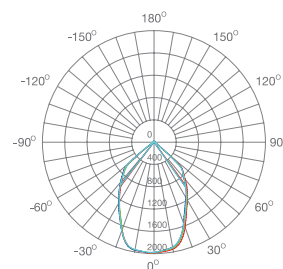

ILAR-00698

REFERENCE		DIMENSION & WEIGHT		PHOTOMETRICAL DATA	
Reference	ILAR-00698	Lenght	Ø90mm	Total Luminous Flux	1300
Led Type	CITIZEN COB	Width	-	Luminous Efficacy	87lm/w
Mounting Type	Surface mounted	Height	100mm	Beam Angle	60°
Body Material	Aluminum	Weight	0.52	Colour Temperature	2700K
Housing Colour	Black RAL9005	Cutout	-	Colour Rendering Index	>80
Body Shape	Round	Packaging Unit	24pcs/carton	Colour Consistency	<=6
Nominal Lifetime (EOL end of life)	50.000H	Gross Weight	14.5kg	UGR	-
Dimmable	NO	Volume	50x38x29cm		

SIZE

BEAM ANGLE

Designed by Aron Light in Portugal. Made in PRC