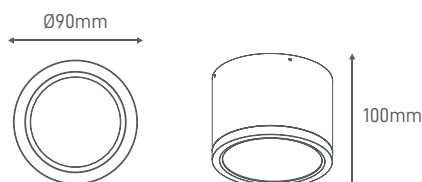

Surface downlight with minimalist design, the high protection (IP54) combined with the high PF (>0.9) and Low THD (<20%) make the Lev series a favorite for any designer.

Downlight saliente con diseño minimalista, el alto nivel de protección (IP54) combinado con el alto PF (>0.9) y bajo THD (<20%) hacen de la línea Lev un favorito para cualquier proyectista.

ILAR-00698

REFERENCE		DIMENSION & WEIGHT		PHOTOMETRICAL DATA	
Reference	ILAR-00698	Lenght	Ø90mm	Total Luminous Flux	1300
Led Type	CITIZEN COB	Width	-	Luminous Efficacy	87lm/w
Mounting Type	Surface mounted	Height	100mm	Beam Angle	60°
Body Material	Aluminum	Weight	0.52	Colour Temperature	2700K
Housing Colour	Black RAL9005	Cutout	-	Colour Rendering Index	>80
Body Shape	Round	Packaging Unit	24pcs/carton	Colour Consistency	<=6
Nominal Lifetime (EOL end of life)	50.000H	Gross Weight	14.5kg	UGR	-
Dimmable	NO	Volume	50x38x29cm		

SIZE

BEAM ANGLE

Designed by Aron Light in Portugal. Made in PRC