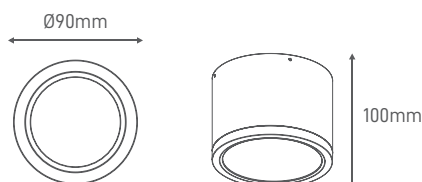

#### ILAR-00699

REFERENCE		DIMENSION & WEIGHT		PHOTOMETRICAL DATA	
Reference	ILAR-00699	Lenght	Ø90mm	Total Luminous Flux	1500
Led Type	CITIZEN COB	Width	-	Luminous Efficacy	100lm/w
Mounting Type	Surface mounted	Height	100mm	Beam Angle	60°
Body Material	Aluminum	Weight	0.52	Colour Temperature	4000K
Housing Colour	Black RAL9005	Cutout	-	Colour Rendering Index	>80
Body Shape	Round	Packaging Unit	24pcs/carton	Colour Consistency	<=6
Nominal Lifetime (EOL end of life)	50.000H	Gross Weight	14.5kg	UGR	-
Dimmable	NO	Volume	50x38x29cm		

#### SIZE