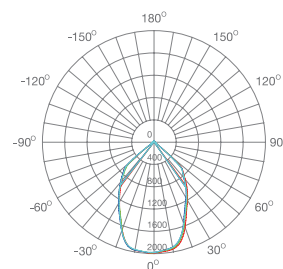

BEAM ANGLE

Designed by Aron Light in Portugal. Made in PRC