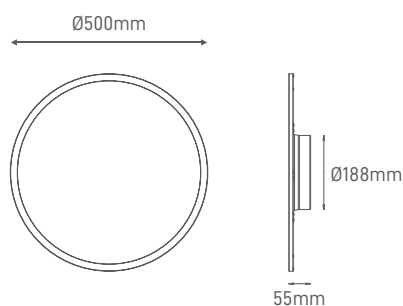

#### DIMENSION & WEIGHT

Lenght	500mm
Width	55mm
Height	12mm
Weight	4.2
Cutout	188mm
Packaging Unit	4pcs/carton
Gross Weight	1.75kg
Volume	56x21.5x75cm

#### PHOTOMETRICAL DATA

Total Luminous Flux	2900lm
Luminous Efficacy	83lm/w
Beam Angle	120°
Colour Temperature	4000K
Colour Rendering Index	>80
Colour Consistency	<=6
UGR	-

#### SIZE