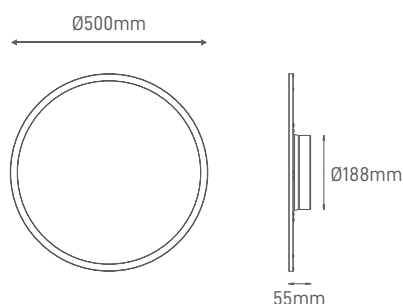

Luminaria de decoración contemporánea con diseño circular y posibilidad de instalación en el techo o suspendido. Ideal para crear diferente ambientes.

ILAR-00711

REFERENCE		DIMENSION & WEIGHT		PHOTOMETRICAL DATA	
Reference	ILAR-00711	Lenght	500mm	Total Luminous Flux	2900lm
Led Type	SMD	Width	55mm	Luminous Efficacy	83lm/w
Mounting Type	Recessed/Suspended	Height	12mm	Beam Angle	120°
Body Material	Aluminum	Weight	4.2	Colour Temperature	4000K
Housing Colour	White RAL9016	Cutout	188mm	Colour Rendering Index	>80
Body Shape	Round	Packaging Unit	4pcs/carton	Colour Consistency	<=6
Nominal Lifetime (EOL end of life)	50.000H	Gross Weight	17.5kg	UGR	-
Dimmable	NO	Volume	56x21.5x75cm		

SIZE

BEAM ANGLE

Designed by Aron Light in Portugal. Made in PRC