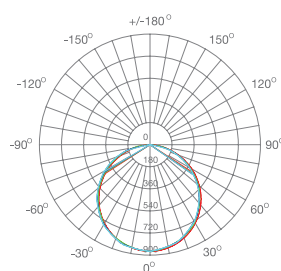

Luminaria de decoración contemporánea con diseño circular y posibilidad de instalación en el techo o suspendido. Ideal para crear diferente ambientes.

ILAR-00711

REFERENCE		DIMENSION & WEIGHT		PHOTOMETRICAL DATA	
Reference	ILAR-00711	Lenght	500mm	Total Luminous Flux	2900lm
Led Type	SMD	Width	55mm	Luminous Efficacy	83lm/w
Mounting Type	Recessed/Suspended	Height	12mm	Beam Angle	120°
Body Material	Aluminum	Weight	4.2	Colour Temperature	4000K
Housing Colour	White RAL9016	Cutout	188mm	Colour Rendering Index	>80
Body Shape	Round	Packaging Unit	4pcs/carton	Colour Consistency	<=6
Nominal Lifetime (EOL end of life)	50.000H	Gross Weight	17.5kg	UGR	-
Dimmable	NO	Volume	56x21.5x75cm		

SIZE

BEAM ANGLE

Designed by Aron Light in Portugal. Made in PRC