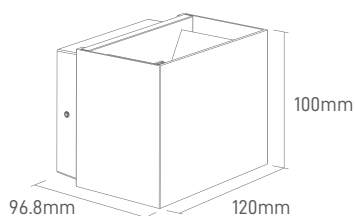

TECHNICAL INFORMATIONS

LYRA

10W 2700K BRANCO

Aplique de parede com dupla emissão de Luz e possibilidade de regulação dos ângulos de abertura (0°-110°), criação de diferentes geometrias com a reflexão da luz emitida.

Wall-mounted luminaire with double emission of light and possibility of adjustment of the opening angles (0°-110°), creation of different geometries with the reflection of the light emitted.

Aplique de pared con doble emisión de Luz y posibilidad de regulación de los ángulos de apertura (0°-110°), creación de diferentes geometrías con la reflexión de la luz emitida.

ILAR-00769

REFERENCE		DIMENSION & WEIGHT		PHOTOMETRICAL DATA	
Reference	ILAR-00769	Length	120mm	Total Luminous Flux	750lm
Led Type	SMD	Width	96.8mm	Luminous Efficacy	75lm/w
Mounting Type	Wall Mount	Height	100mm	Beam Angle	Adjustable 15°~120°
Body Material	Aluminium	Weight	0.59	Colour Temperature	2700K
Housing Colour	White RAL9016	Cutout	-	Colour Rendering Index	>80
Body Shape	-	Packaging Unit	18	Colour Consistency	<=6
Nominal Lifetime (EOL end of life)	50.000H	Gross Weight	13.58kg	UGR	-
Dimmable	NO	Volume	120x96.8x100cm		

ELECTRICAL AND OPERATING DATA		ENERGY LABEL & STANDARS		CERTIFICATIONS	
Nominal Wattage	10W	Energy Label	-	2014/30/EU (EMC Directive)	YES
Nominal Voltage	200-240V	Energy Consumption KWH/1000H	-	2014/35/EU (LVD Directive)	YES
Operating Frequency	50Hz	Type of Protection	IP65	ROHS	YES
Power Factor	≥0.9	Protection Class	I	ENEC	-
Operating Temperature	-20°C to +45°C	Proteccion Class IK (shock resistance)	-	Warranty	3 YEARS
Starting Time 100% ON	0.0001s				
ON/OFF Cycles	100.000				

SIZE

BEAM ANGLE