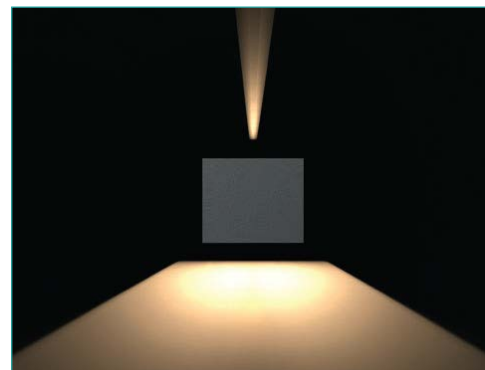

TECHNICAL INFORMATIONS

LYRA

10W 2700K BRANCO

Aplique de parede com dupla emissão de Luz e possibilidade de regulação dos ângulos de abertura (0°-110°), criação de diferentes geometrias com a reflexão da luz emitida.

Wall-mounted luminaire with double emission of light and possibility of adjustment of the opening angles (0°-110°), creation of different geometries with the reflection of the light emitted.

Aplique de pared con doble emisión de Luz y posibilidad de regulación de los ángulos de apertura (0°-110°), creación de diferentes geometrías con la reflexión de la luz emitida.

ILAR-00769

REFERENCE		DIMENSION & WEIGHT		PHOTOMETRICAL DATA	
Reference	ILAR-00769	Length	120mm	Total Luminous Flux	750lm
Led Type	SMD	Width	96.8mm	Luminous Efficacy	75lm/w
Mounting Type	Wall Mount	Height	100mm	Beam Angle	Adjustable 15°~120°
Body Material	Aluminium	Weight	0.59	Colour Temperature	2700K
Housing Colour	White RAL9016	Cutout	-	Colour Rendering Index	>80
Body Shape	-	Packaging Unit	18	Colour Consistency	<=6
Nominal Lifetime (EOL end of life)	50.000H	Gross Weight	13.58kg	UGR	-
Dimmable	NO	Volume	120x96.8x100cm		