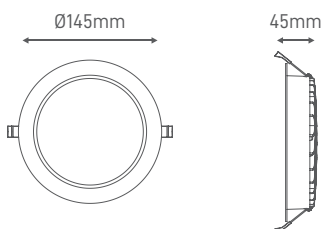

### ILAR-01001

| REFERENCE                          |               | DIMENSION & WEIGHT |              | PHOTOMETRICAL DATA     |         |
|------------------------------------|---------------|--------------------|--------------|------------------------|---------|
| Reference                          | ILAR-01001    | Lenght             | Ø145mm       | Total Luminous Flux    | 1560lm  |
| LED Brand                          | Sanan         | Width              | -            | Luminous Efficacy      | 105lm/w |
| Mounting Type                      | Recessed      | Height             | 45mm         | Beam Angle             | 90°     |
| Body Material                      | Aluminium     | Weight             | 0.81         | Colour Temperature     | 4000K   |
| Housing Colour                     | White RAL9016 | Cutout             | Ø120-130mm   | Colour Rendering Index | >80     |
| Body Shape                         | Round         | Packaging Unit     | 10pcs/carton | Colour Consistency     | <=6     |
| Nominal Lifetime (EOL end of life) | 50.000H       | Gross Weight       | 10.5kg       | UGR                    | -       |
| Dimmable                           | YES           |                    |              |                        |         |

### SIZE