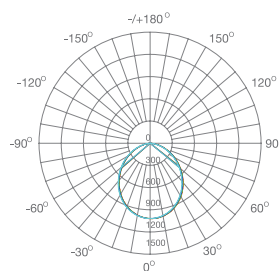

BEAM ANGLE

Designed by Aron Light in Portugal. Made in PRC