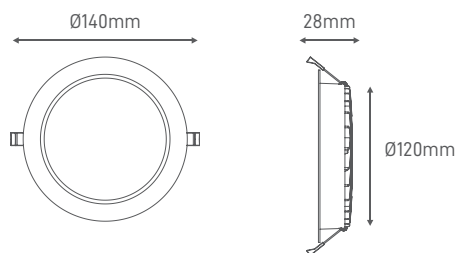

ILAR-01575

REFERENCE		DIMENSION & WEIGHT		PHOTOMETRICAL DATA	
Reference	ILAR-01575	Lenght	Ø140mm	Total Luminous Flux	1260lm
Led Brand	Smalite	Width	-	Luminous Efficacy	105lm/w
Mounting Type	Recessed	Height	28mm	Beam Angle	120°
Body Material	PC+Aluminum	Cut-out	Ø120mm	Colour Temperature	3000K-4000K-5000K
Housing Colour	White RAL9016	Packaging Unit	40pcs/carton	Colour Rendering Index	>80
Body Shape	Round	Gross Weight	-	Colour Consistency	-
Nominal Lifetime (EOL end of life)	30.000H			UGR	<23
Dimming Options	1-10V / DALI (Optional)			Flicker-free	YES
ELECTRICAL AND OPERATING DATA		ENERGY LABEL & STANDARS		CERTIFICATIONS	
Nominal Wattage	12W	Energy Label	-	2014/30/EU (EMC Directive)	YES
Nominal Voltage	220-240V	Energy Consumption KWH/1000H	-	2014/35/EU (LVD Directive)	YES
Operating Frequency	50Hz	Type of Protection	IP44	ROHS	YES
Power Factor	≥0.5	Protection Class	Class II	ENEC	-
Operating Temperature	-20°C to +45°C	Proteccion Class IK (shock resistance)	IK03	Warranty	3 YEARS
Starting Time 100% ON	0.5s				
ON/OFF Cycles	>15000				

SIZE

Designed by Aronlight in Portugal. Made in PRC