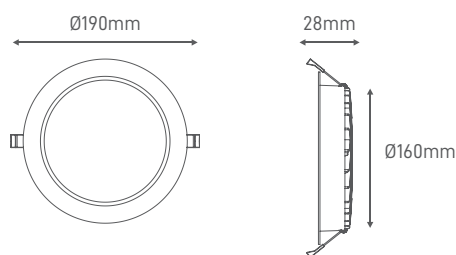

SIZE

Designed by Aronlight in Portugal. Made in PRC