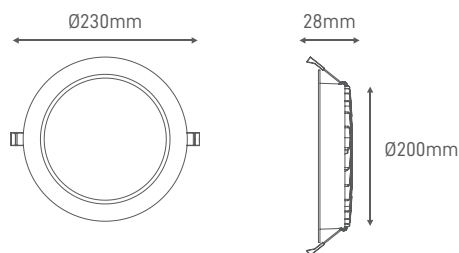

### ILAR-01577

REFERENCE		DIMENSION & WEIGHT		PHOTOMETRICAL DATA	
Reference	ILAR-01577	Lenght	Ø230mm	Total Luminous Flux	2640lm
Led Brand	Smalite	Width	-	Luminous Efficacy	110lm/w
Mounting Type	Recessed	Height	28mm	Beam Angle	120°
Body Material	PC+Aluminum	Cut-out	Ø200mm	Colour Temperature	3000K-4000K-5000K
Housing Colour	White RAL9016	Packaging Unit	20pcs/carton	Colour Rendering Index	>80
Body Shape	Round	Gross Weight	-	Colour Consistency	-
Nominal Lifetime (EOL end of life)	30.000H			UGR	<23
Dimming Options	1-10V / DALI (Optional)			Flicker-free	YES
ELECTRICAL AND OPERATING DATA		ENERGY LABEL & STANDARS		CERTIFICATIONS	
Nominal Wattage	24W	Energy Label	-	2014/30/EU (EMC Directive)	YES
Nominal Voltage	220-240V	Energy Consumption KWH/1000H	-	2014/35/EU (LVD Directive)	YES
Operating Frequency	50Hz	Type of Protection	IP44	ROHS	YES
Power Factor	≥0.9	Protection Class	Class II	ENEC	-
Operating Temperature	-20°C to +45°C	Proteccion Class IK (shock resistance)	IK03	Warranty	3 YEARS
Starting Time 100% ON	0.5s				
ON/OFF Cycles	>15000				

### SIZE

Designed by Aronlight in Portugal. Made in PRC