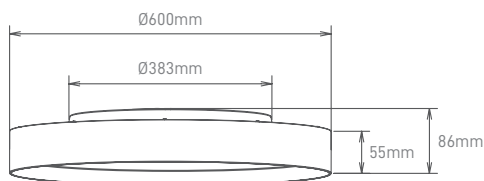

SIZE

Designed by Aronlight in Portugal. Made in PRC