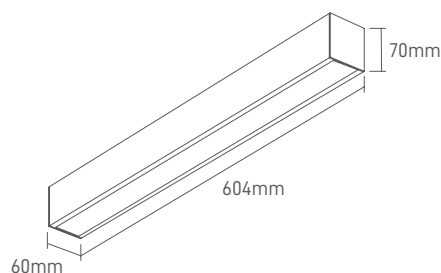

SIZE

Designed by Aronlight in Portugal. Made in PRC