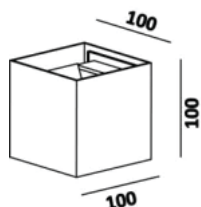

TECHNICAL INFORMATIONS

CUBE WHITE

6W 3000K

Luminária de superfície de elevada eficiência com design requintado.

Surface luminaire, high efficiency luminaire with refined design.

Luminaria superficiede alta eficiencia con diseño refinado.

ILAR-01740

REFERENCE		DIMENSION & WEIGHT		PHOTOMETRICAL DATA	
Led Type	LED COB	Size	100x100x100mm	Total Luminous Flux	570lm
LED Chip Brand	Bridgelux	Packaging Unit	10pcs/carton	Luminous Efficacy	95lm/w
Mounting Type	Surface	Net Weight	0.68kg	Beam Angle	220°
Body Material	Aluminum			Colour Temperature	3000K
Housing Colour	White			Colour Rendering Index	≥90
Body Shape	Square				

SIZE

Designed by Aron Light in Portugal. Made in PRC