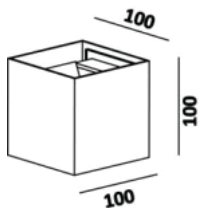

TECHNICAL INFORMATIONS

CUBE BLACK

6W 3000K

Luminária de superfície de elevada eficiência com design requintado.

Surface luminaire, high efficiency luminaire with refined design.

Luminaria superficiede alta eficiencia con diseño refinado.

ILAR-01741

REFERENCE		DIMENSION & WEIGHT		PHOTOMETRICAL DATA	
Led Type	LED COB	Size	100x100x100mm	Total Luminous Flux	570lm
LED Chip Brand	Bridgelux	Packaging Unit	10pcs/carton	Luminous Efficacy	95lm/w
Mounting Type	Surface	Net Weight	0.68kg	Beam Angle	220°
Body Material	Aluminum			Colour Temperature	3000K
Housing Colour	Black			Colour Rendering Index	≥90
Body Shape	Square				

SIZE

Designed by Aron Light in Portugal. Made in PRC