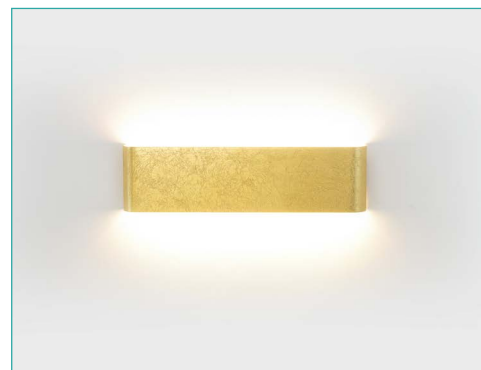

TECHNICAL INFORMATIONS

DUNA GOLDEN

9W 3000K

Luminária de superfície de elevada eficiência com design requintado.

Surface luminaire, high efficiency luminaire with refined design.

Luminaria superficiede alta eficiencia con diseño refinado.

ILAR-01745

REFERENCE		DIMENSION & WEIGHT		PHOTOMETRICAL DATA	
Led Type	SMD2835	Size	315x85x33mm	Total Luminous Flux	855lm
LED Chip Brand	Epistar	Packaging Unit	10pcs/carton	Luminous Efficacy	95lm/w
Mounting Type	Wall Surface	Net Weight	0.62kg	Beam Angle	185°
Body Material	Aluminum			Colour Temperature	3000K
Housing Colour	Golden			Colour Rendering Index	≥90
Body Shape	Rectangular				
LED numbers	45x0.2W				