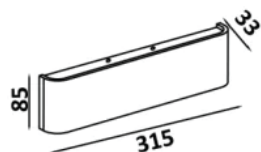

ILAR-01745

REFERENCE		DIMENSION & WEIGHT		PHOTOMETRICAL DATA	
Led Type	SMD2835	Size	315x85x33mm	Total Luminous Flux	855lm
LED Chip Brand	Epistar	Packaging Unit	10pcs/carton	Luminous Efficacy	95lm/w
Mounting Type	Wall Surface	Net Weight	0.62kg	Beam Angle	185°
Body Material	Aluminum			Colour Temperature	3000K
Housing Colour	Golden			Colour Rendering Index	≥90
Body Shape	Rectangular				
LED numbers	45x0.2W				

SIZE

Designed by Aron Light in Portugal. Made in PRC