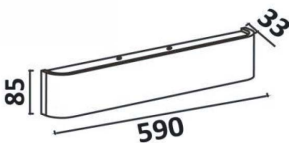

TECHNICAL INFORMATIONS

DUNA WHITE

19W 3000K

Luminária de superfície de elevada eficiência com design requintado.

Surface luminaire, high efficiency luminaire with refined design.

Luminaria superficialde alta eficiencia con diseño refinado.

ILAR-01746

REFERENCE		DIMENSION & WEIGHT		PHOTOMETRICAL DATA	
Led Type	SMD2835	Size	590x85x33mm	Total Luminous Flux	1805lm
LED Chip Brand	Epistar	Packaging Unit	10pcs/carton	Luminous Efficacy	95lm/w
Mounting Type	Wall Surface	Net Weight	0.91kg	Beam Angle	177°
Body Material	Aluminum			Colour Temperature	3000K
Housing Colour	Sand White			Colour Rendering Index	≥90
Body Shape	Rectangular			Colour Consistency	-
LED numbers	95x0.2W			UGR	-

SIZE

Designed by Aron Light in Portugal. Made in PRC