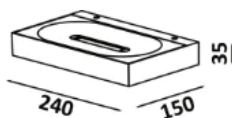

TECHNICAL INFORMATIONS

ALPI WHITE

18W 3000K

Luminária de superfície de elevada eficiência com design requintado.
 Surface luminaire, high efficiency luminaire with refined design.
 Luminaria superficiede alta eficiencia con diseño refinado.

ILAR-01748

REFERENCE		DIMENSION & WEIGHT		PHOTOMETRICAL DATA	
Led Type	LED COB	Size	240x150x35mm	Total Luminous Flux	1710lm
LED Chip Brand	Epistar	Packaging Unit	10pcs/carton	Luminous Efficacy	95lm/w
Mounting Type	Wall Surface	Net Weight	0.967kg	Beam Angle	120°
Body Material	Aluminum			Colour Temperature	3000K
Housing Colour	Sand White			Colour Rendering Index	≥90
Body Shape	Rectangular				
LED numbers	18x0.5W				
ELECTRICAL AND OPERATING DATA		ENERGY LABEL & STANDARS		CERTIFICATIONS	
Nominal Wattage	18W	Energy Label	A+	2014/30/EU (EMC Directive)	YES
Nominal Voltage	AC220-240V	Energy Consumption KWH/1000H	-	2014/35/EU (LVD Directive)	YES
Operating Frequency	50/60 Hz	Type of Protection	IP20	ROHS	YES
Power Factor	≥0.9	Protection Class	Class II	CE	YES
Operating Temperature	-20°C to +45°C	Protecion Class IK (shock resistance)	-	Warranty	3 YEARS
Starting Time 100% ON	0.0001s				
ON/OFF Cycles	100.000				
Driver Brand	MHEN				

SIZE

Designed by Aron Light in Portugal. Made in PRC