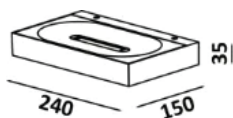

TECHNICAL INFORMATIONS

ALPI WHITE

18W 3000K

Luminária de superfície de elevada eficiência com design requintado.
Surface luminaire, high efficiency luminaire with refined design.
Luminaria superficial de alta eficiencia con diseño refinado.

ILAR-01749

REFERENCE		DIMENSION & WEIGHT		PHOTOMETRICAL DATA	
Led Type	LED COB	Size	240x150x35mm	Total Luminous Flux	1710lm
LED Chip Brand	Epistar	Packaging Unit	10pcs/carton	Luminous Efficacy	95lm/w
Mounting Type	Wall Surface	Net Weight	0.967kg	Beam Angle	120°
Body Material	Aluminum			Colour Temperature	3000K
Housing Colour	Sand Black			Colour Rendering Index	≥90
Body Shape	Rectangular				
LED numbers	18x0.5W				

ELECTRICAL AND OPERATING DATA		ENERGY LABEL & STANDARS		CERTIFICATIONS	
Nominal Wattage	18W	Energy Label	A+	2014/30/EU (EMC Directive)	YES
Nominal Voltage	AC220-240V	Energy Consumption KWH/1000H	-	2014/35/EU (LVD Directive)	YES
Operating Frequency	50/60 Hz	Type of Protection	IP20	ROHS	YES
Power Factor	≥0.9	Protection Class	Class II	CE	YES
Operating Temperature	-20°C to +45°C	Protection Class IK (shock resistance)	-	Warranty	3 YEARS
Starting Time 100% ON	0.0001s				
ON/OFF Cycles	100.000				
Driver Brand	MHEN				

SIZE

Designed by Aron Light in Portugal. Made in PRC