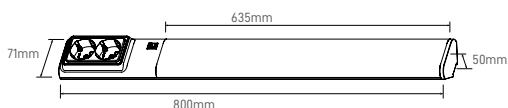

Lámpara de decoración contemporánea con diseño moderno y alto rendimiento lumínico. Dispone de enchufes europeos y interruptor independiente para mayor comodidad.

ILAR-02035

REFERENCE		DIMENSION & WEIGHT		PHOTOMETRICAL DATA	
Reference	ILAR-02035	Lenght	800mm	Total Luminous Flux	1560lm
Led Type	SMD	Width	71mm	Luminous Efficacy	130lm/w
Mounting Type	Surface mount / Wall mount	Height	50mm	Beam Angle	110°
Body Material	PC+Aluminum	Packaging Unit	Carton box 1 pc	Colour Temperature	CCT 3000K-4000K-5700K
Housing Colour	White RAL9016			Colour Rendering Index	>80
Nominal Lifetime (EOL end of life)	50.000H				
Dimmable	NO				

SIZE

Designed by Aronlight in Portugal. Made in PRC