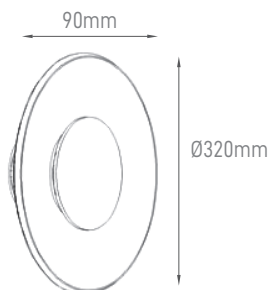

TECHNICAL INFORMATIONS

ROLL

18W 2700K

ILAR-02227

GENERAL DATA		DIMENSION & WEIGHT		PHOTOMETRICAL DATA	
Reference	ILAR-02227	Dimensions	Ø320x90mm	Total Luminous Flux	264lm
Mounting Type	Surface Mounted	Packaging Unit	Carton box 10 pc	Luminous Efficacy	15lm/w
Body Material	Aluminium + Glass			Beam Angle	360°
Housing Colour	Copper			Colour Temperature	2700K
Dimmable	Yes			Colour Rendering Index	>90

SIZE

Designed by Aron Light in Portugal. Made in PRC