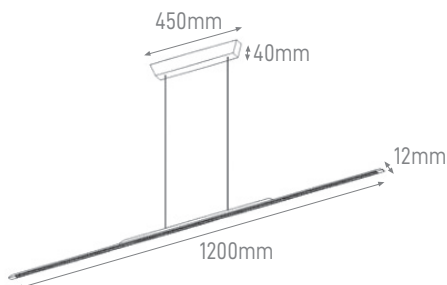

TECHNICAL INFORMATIONS

TRACE

18W 3000K

ILAR-02232

REFERENCE		DIMENSION & WEIGHT		PHOTOMETRICAL DATA	
Reference	ILAR-02232	Dimensions	1200x450x12mm	Total Luminous Flux	920lm
Mounting Type	Surface / Suspended	Packaging Unit	Carton box 10 pc	Luminous Efficacy	51lm/w
Body Material	Aluminium			Beam Angle	90°
Housing Colour	Matt Black			Colour Temperature	3000K
Dimmable	Yes			Colour Rendering Index	>90

SIZE

Designed by Aronlight in Portugal. Made in PRC