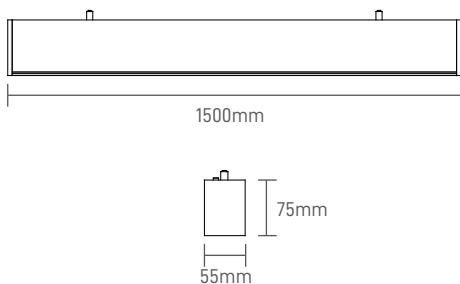

SIZE

RECOMMENDED ACCESSORIES (PURCHASED SEPARATELY)

Designed by Aronlight in Portugal. Made in PRC