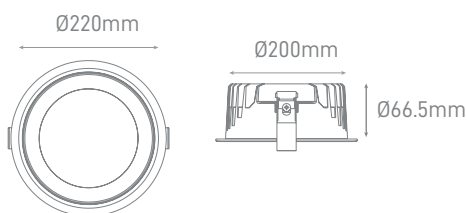

SIZE

RECOMMENDED ACCESSORIES