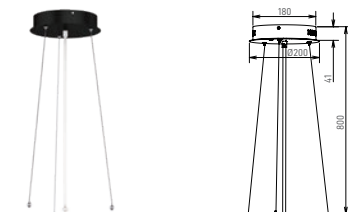

SIZE	ACCESSORIES	LIGHTING SWITCH

ILAR-02048
Kit de Suspensão
IP40