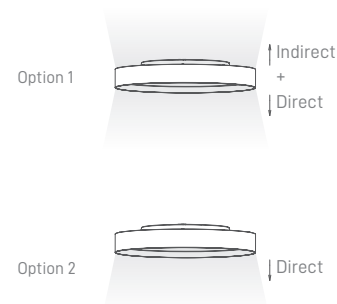

LIGHTING SWITCH

Designed by Aronlight in Portugal. Made in PRC