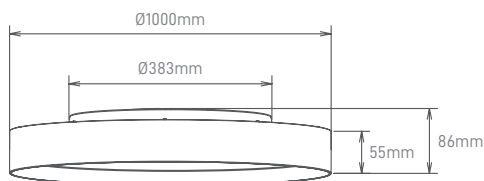

SIZE	ACCESSORIES	LIGHTING SWITCH

ILAR-02048
Kit de Suspensão
IP40