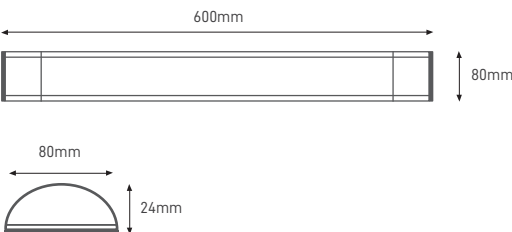

TECHNICAL INFORMATIONS

MEGASLIM SMD

20W 6000K 60CM

Régua de LED Slim com difusor opalino para um bom conforto visual.

SMD Slim Batten with opal diffuser to create a good visual comfort.

Régletas de LED Slim con difusor ópalo para un buen confort visual.

ILAR-00237

REFERENCE		DIMENSION & WEIGHT		PHOTOMETRICAL DATA	
LED Type	SMD	Dimensions	600x80x24mm	Total Luminous Flux	1600lm
LED Brand	Epistar LED	Weight	-	Luminous Efficacy	80lm/W
Body Material	Aluminium / PVC	Volume	-	Beam Angle	120°
Fixings	-	Packaging Unit	Carton Box 20 pcs	Colour Temperature	6000K
Housing Colour	White	Gross Weight	9 kg	Colour Rendering Index	>80
Nominal Lifetime (EOL end of life)	20.000hrs	Volume	-		
Dimmable	No				

SIZE

BEAM ANGLE

Designed by Aron Light in Portugal. Made in PRC