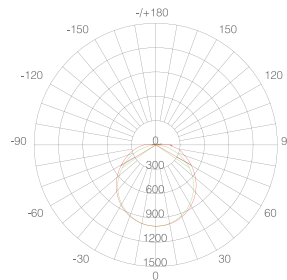

TECHNICAL INFORMATIONS

MEGASLIM SMD

20W 6000K 60CM

Régua de LED Slim com difusor opalino para um bom conforto visual.

SMD Slim Batten with opal diffuser to create a good visual comfort.

Régletas de LED Slim con difusor ópalo para un buen confort visual.

ILAR-00237

REFERENCE		DIMENSION & WEIGHT		PHOTOMETRICAL DATA	
LED Type	SMD	Dimensions	600x80x24mm	Total Luminous Flux	1600lm
LED Brand	Epistar LED	Weight	-	Luminous Efficacy	80lm/W
Body Material	Aluminium / PVC	Volume	-	Beam Angle	120°
Fixings	-	Packaging Unit	Carton Box 20 pcs	Colour Temperature	6000K
Housing Colour	White	Gross Weight	9 kg	Colour Rendering Index	>80
Nominal Lifetime (EOL end of life)	20.000hrs	Volume	-		
Dimmable	No				

SIZE

BEAM ANGLE

Designed by Aron Light in Portugal. Made in PRC