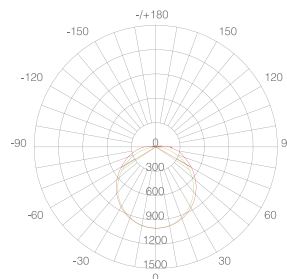

BEAM ANGLE

Designed by Aron Light in Portugal. Made in PRC