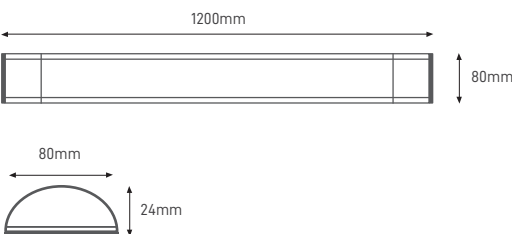

## 40W 4500K 120CM

Régua de LED Slim com difusor opalino para um bom conforto visual.  
SMD Slim Batten with opal diffuser to create a good visual comfort.  
Régletas de LED Slim con difusor ópalo para un buen confort visual.

### ILAR-00239

REFERENCE		DIMENSION & WEIGHT		PHOTOMETRICAL DATA	
LED Type	SMD	Dimensions	1200x80x24mm	Total Luminous Flux	3200lm
LED Brand	Epistar LED	Weight	-	Luminous Efficacy	80lm/W
Body Material	Aluminium / PVC	Volume	-	Beam Angle	120°
Fixings	-	Packaging Unit	Carton Box 20 pcs	Colour Temperature	4500K
Housing Colour	White	Gross Weight	9 kg	Colour Rendering Index	>80
Nominal Lifetime (EOL end of life)	20.000hrs	Volume	-		
Dimmable	No				

### SIZE