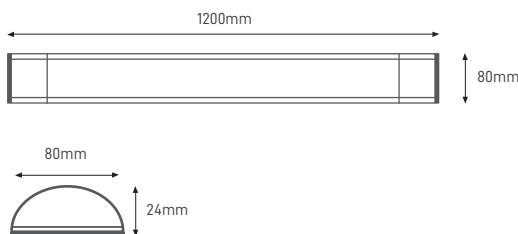

TECHNICAL INFORMATIONS

MEGASLIM SMD

40W 6000K 120CM

Régua de LED Slim com difusor opalino para um bom conforto visual.
SMD Slim Batten with opal diffuser to create a good visual comfort.
Régletas de LED Slim con difusor ópalo para un buen confort visual.

ILAR-00240

REFERENCE		DIMENSION & WEIGHT		PHOTOMETRICAL DATA	
LED Type	SMD	Dimensions	1200x80x24mm	Total Luminous Flux	3200lm
LED Brand	Epistar LED	Weight	-	Luminous Efficacy	80lm/W
Body Material	Aluminium / PVC	Volume	-	Beam Angle	120°
Fixings	-	Packaging Unit	Carton Box 20 pcs	Colour Temperature	6000K
Housing Colour	White	Gross Weight	9 kg	Colour Rendering Index	>80
Nominal Lifetime (EOL end of life)	20.000hrs	Volume	-		
Dimmable	No				
ELECTRICAL AND OPERATING DATA		ENERGY LABEL & STANDARS		CERTIFICATIONS	
Nominal Wattage	40W	Energy Label	A+	2014/30/EU (EMC Directive)	YES
Nominal Voltage	220-240V	Energy Consumption KWH/1000H	-	2014/35/EU (LVD Directive)	YES
Operating Frequency	50/60Hz	Type of Protection	IP20	ROHS	YES
Operating Temperature	-20°C to +40°C	Protection Class	Class I	ENEC	-
starting Time 100% ON	0.0001 s	Protection Class IK (shock resistance)	IK05	CE	YES
ON/OFF Cycles	>100000			Warranty	3 YEARS

SIZE

BEAM ANGLE

Designed by Aron Light in Portugal. Made in PRC