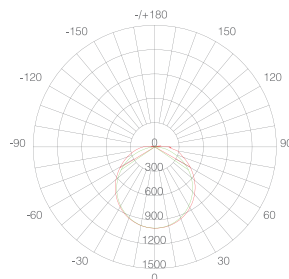

TECHNICAL INFORMATIONS

MEGASLIM SMD

40W 6000K 120CM

Régua de LED Slim com difusor opalino para um bom conforto visual.
SMD Slim Batten with opal diffuser to create a good visual comfort.
Régletas de LED Slim con difusor ópalo para un buen confort visual.

ILAR-00240

REFERENCE		DIMENSION & WEIGHT		PHOTOMETRICAL DATA	
LED Type	SMD	Dimensions	1200x80x24mm	Total Luminous Flux	3200lm
LED Brand	Epistar LED	Weight	-	Luminous Efficacy	80lm/W
Body Material	Aluminium / PVC	Volume	-	Beam Angle	120°
Fixings	-	Packaging Unit	Carton Box 20 pcs	Colour Temperature	6000K
Housing Colour	White	Gross Weight	9 kg	Colour Rendering Index	>80
Nominal Lifetime (EOL end of life)	20.000hrs	Volume	-		
Dimmable	No				
ELECTRICAL AND OPERATING DATA		ENERGY LABEL & STANDARS		CERTIFICATIONS	
Nominal Wattage	40W	Energy Label	A+	2014/30/EU (EMC Directive)	YES
Nominal Voltage	220-240V	Energy Consumption KWH/1000H	-	2014/35/EU (LVD Directive)	YES
Operating Frequency	50/60Hz	Type of Protection	IP20	ROHS	YES
Operating Temperature	-20°C to +40°C	Protection Class	Class I	ENEC	-
starting Time 100% ON	0.0001 s	Protection Class IK (shock resistance)	IK05	CE	YES
ON/OFF Cycles	>100000			Warranty	3 YEARS

SIZE

BEAM ANGLE

Designed by Aron Light in Portugal. Made in PRC