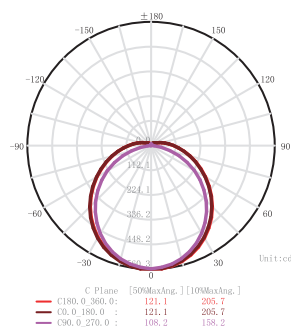

BEAM ANGLE

Designed by Aron Light in Portugal. Made in PRC