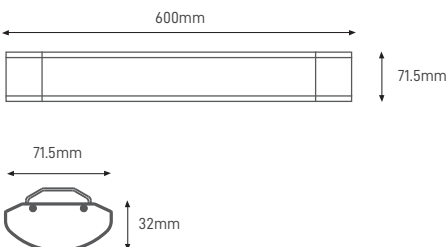

TECHNICAL INFORMATIONS

KAYA 120LM/W

15W 4000K 60CM

Luminária de Design Slim com eficiência de 120Lm/W e Fator Potência >0.96, Proteção IP20 e tempo de vida de 30.000H (3 anos garantia).

Slim Design Light with efficiency of 120Lm / W and Power Factor > 0.96, IP20 protection and 30.000H life time (3 years warranty).

Luminaria de Diseño Slim con eficiencia de 120Lm / W y Factor Potencia > 0.96, Protección IP20 y tiempo de vida de 30.000H (3 años garantía).

ILAR-00773

REFERENCE

LED Type	SMD
LED Brand	Epistar LED
Body Material	PC+Aluminum inside
Fixings	-
Housing Colour	White
Nominal Lifetime (EOL end of life)	30.000hrs
Dimmable	No

DIMENSION & WEIGHT

Dimensions	600mm
Weight	71.5mm
Volume	32mm
Packaging Unit	Carton Box 20 pcs
Gross Weight	11 kg
Volume	0.05cbm

PHOTOMETRICAL DATA

Total Luminous Flux	1800lm
Luminous Efficacy	120lm/W
Beam Angle	120°
Colour Temperature	4000K
Colour Rendering Index	80

ELECTRICAL AND OPERATING DATA

Nominal Wattage	15W
Nominal Voltage	100-240V
Operating Frequency	50/60Hz
Operating Temperature	- 20° C to + 40° C
starting Time 100% ON	0.0001 s
ON/OFF Cycles	>100000

ENERGY LABEL & STANDARS

Energy Label	A+
Energy Consumption KWH/1000H	-
Type of Protection	IP20
Protection Class	Class II
Protection Class IK (shock resistance)	IK08

CERTIFICATIONS

2014/30/EU (EMC Directive)	YES
2014/35/EU (LVD Directive)	YES
ROHS	YES
ENEC	-
CE	YES
Warranty	3 YEARS

SIZE

BEAM ANGLE

Designed by Aron Light in Portugal. Made in PRC