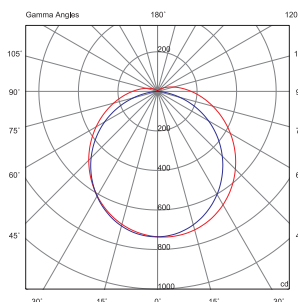

PHOTOMETRICAL DATA

Total Luminous Flux	4150lm
Luminous Efficacy	125lm/W
Beam Angle	140°
Colour Temperature	4000K
Colour Rendering Index	>80

ELECTRICAL AND OPERATING DATA

Nominal Wattage	33W
Nominal Voltage	200-240V
Operating Frequency	50/60Hz
Operating Temperature	- 20° C to + 40° C
starting Time 100% ON	0.0001s
ON/OFF Cycles	100000

SIZE

BEAM ANGLE

Designed by Aron Light in Portugal. Made in PRC