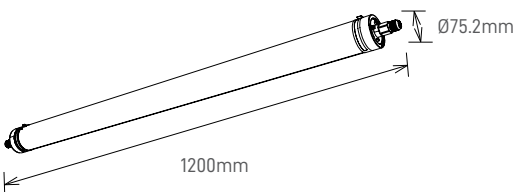

ILAR-00991

REFERENCE

LED Type	SMD
LED Brand	Sanan LED
Body Material	PC+Aluminum inside
Fixings	-
Housing Colour	White
Nominal Lifetime (EOL end of life)	50.000hrs
Dimmable	No

DIMENSION & WEIGHT

Dimensions	1200mm
Weight	Ø75.2mm
Volume	-
Packaging Unit	Carton Box 6 pcs
Gross Weight	-
Volume	-

PHOTOMETRICAL DATA

Total Luminous Flux	4150lm
Luminous Efficacy	125lm/W
Beam Angle	140°
Colour Temperature	4000K
Colour Rendering Index	>80

ELECTRICAL AND OPERATING DATA

Nominal Wattage	33W
Nominal Voltage	200-240V
Operating Frequency	50/60Hz
Operating Temperature	- 20° C to + 40° C
starting Time 100% ON	0.0001s
ON/OFF Cycles	100000

SIZE

BEAM ANGLE

Designed by Aron Light in Portugal. Made in PRC