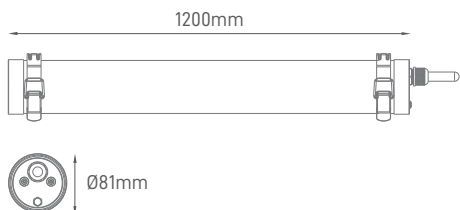

TECHNICAL INFORMATIONS

CELLAR

20W 590nm 120CM

A nossa luminária Cellar tem espectro de emissão de luz perfeito, que protege o sabor do vinho.
Our Cellar luminaire has a perfect light emission spectrum, which protects the wine's flavor.
Our Cellar luminaire has a perfect light emission spectrum, which protects the wine's flavor.

ILAR-01492

REFERENCE		DIMENSION & WEIGHT		PHOTOMETRICAL DATA	
LED Brand	OSRAM LED	Dimensions	1200mm	Total Luminous Flux	1200lm
Driver Brand	OSRAM Driver	Weight	Ø81mm	Luminous Efficacy	60lm/W
Body Material	PMMA	Volume	-	Beam Angle	120°
Fixings	-	Packaging Unit	Carton Box 9 pc	Colour Temperature	Amber
Housing Colour	White	Net Weight	17.10Kg	Wave	590nm
Nominal Lifetime (EOL end of life)	50.000hrs	Gross Weight	19.50Kg	Colour Rendering Index	>80
Dimmable	Optional				

SIZE

BEAM ANGLE

Designed by Aronlight in Portugal. Made in PRC