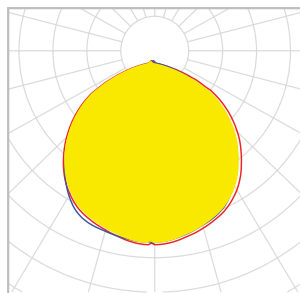

ILAR-01492

REFERENCE		DIMENSION & WEIGHT		PHOTOMETRICAL DATA	
LED Brand	OSRAM LED	Dimensions	1200mm	Total Luminous Flux	1200lm
Driver Brand	OSRAM Driver	Weight	Ø81mm	Luminous Efficacy	60lm/W
Body Material	PMMA	Volume	-	Beam Angle	120°
Fixings	-	Packaging Unit	Carton Box 9 pc	Colour Temperature	Amber
Housing Colour	White	Net Weight	17.10Kg	Wave	590nm
Nominal Lifetime (EOL end of life)	50.000hrs	Gross Weight	19.50Kg	Colour Rendering Index	>80
Dimmable	Optional				

SIZE

BEAM ANGLE

Designed by Aronlight in Portugal. Made in PRC