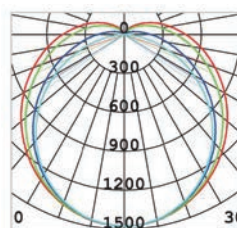

PHOTOMETRICAL DATA

Total Luminous Flux	5760lm
Luminous Efficacy	160lm/W
Beam Angle	120°
Colour Temperature	4000K
Colour Rendering Index	>80
SDCM	3
Photobiological Risk	RG0

ELECTRICAL AND OPERATING DATA

Nominal Wattage	36W
Nominal Voltage	AC220-240V
Operating Frequency	50/60Hz
Operating Temperature	- 20° C to + 40° C
Power Factor	>0,9
Life Time	L80B10: 100000H
Glow Wire Test	850°C

ENERGY LABEL & STANDARS

Type of Protection	IP69K
Protection Class	Class I
Protecion Class IK (shock resistance)	IK10

CERTIFICATIONS

ROHS	YES
HACCP	YES
CE	YES
Warranty	5 YEARS

SIZE

BEAM ANGLE

Designed by Aron Light in Portugal Made in PRC