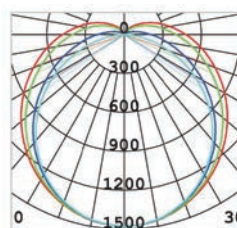

BEAM ANGLE

Designed by Aron Light in Portugal. Made in PRC