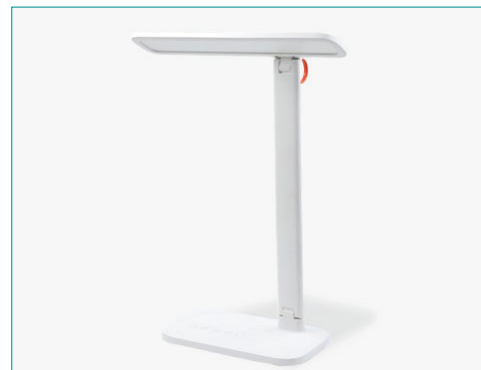

## CANDEEIRO DE MESA

Candeeiro de uso Profissional com Alta Luminosidade. O candeeiro Boston é a opção perfeita para o seu escritório, consultório, hotel ou hospital. 5 níveis de brilho e 3 tipos de cor.

### ILAR-00560

REFERENCE		DIMENSION & WEIGHT		PHOTOMETRICAL DATA	
Reference	ILAR-00560	Unit Size	225x450mm	Total Luminous Flux	>350lm
Led Type	SMD	Each Packed in a Box	315x130x420mm	Lamp Maximum Illuminance	>1000Lux
Body Material	ABS	Adaptor x1	12V/1A	Colour Temperature	2700K~6500K
Housing Colour	White	Instruction Manual	1	Colour Rendering Index	80
Nominal Lifetime	30.000H	Packaging Unit	1	Three-Mode Lights	Natural Light
Dimmable	YES	Net Weight	-		White, Yellow
Free Angle Adjustment	YES	Gross Weight	-	Brightness Adjustment	5 Levels