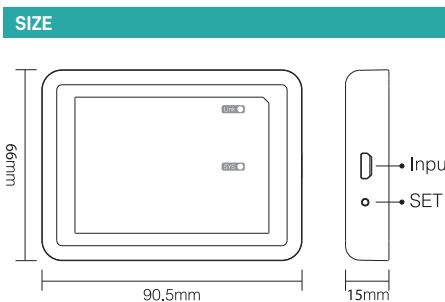

TECHNICAL INFORMATIONS

GATEWAY WIRELESS-WIFI SMART WL-BOX1

ILAR-01444

OUTPUT	
SKU	ILAR-01444
Input	DC5V/500mA (Micro USB)
Transmitting Power	6dBm
RF	2.4GHz
RF Control Distance	30m
Working Temperature	-20~60°C
Communication Mode	WiFi-IEEE 802.11b/g/n 2.4GHz