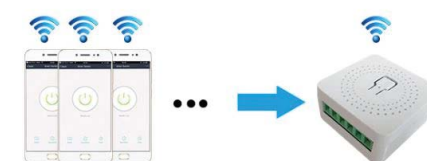

TECHNICAL INFORMATION

MINI SWITCH WIFI

Mini Switch Wifi, ligue/desligue instantaneamente os dispositivos conectados onde quer que esteja através do aplicação Aron Smart. Funcionamento programável através de agendamento.

Mini Switch Wifi socket, instantly turn on/off connected devices wherever you are via the Aron Smart app.

Programmable operation through scheduling.

Mini Switch WiFi, enciende/apague instantáneamente los dispositivos conectados donde quiera que esté a través de la aplicación Aron Smart. Funcionamiento programable através de la programación.

ILAR-01564

OUTPUT

Reference	ILAR-01564
WiFi Direct Connection	YES
Body Material	Aluminium/PVC
Remote Control	3G / 4G / WiFi on mobile
Input Voltage	220-240V 50/60Hz
Max. Load Current	10A/16A
WiFi Standard	2.4GHz 802.11b/g/n
Time Control	YES
APP Control	YES
Group Control	YES
Size	40x40x20mm

SIZE

CONNECTION DIAGRAM (THERE WIRING METHODS)

APP CONTROL

Multiple phones control one switch

Designed by Aronlight in Portugal. Made in PRC