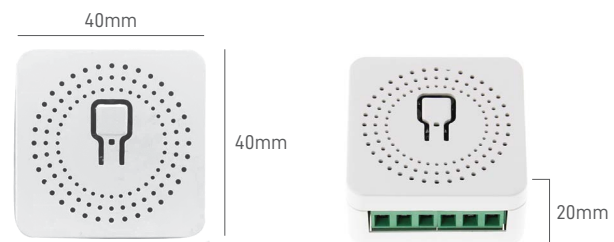

TECHNICAL INFORMATION

MINI SWITCH WIFI

Mini Switch Wifi, ligue/desligue instantaneamente os dispositivos conectados onde quer que esteja através do aplicação Aron Smart. Funcionamento programável através de agendamento.

Mini Switch Wifi socket, instantly turn on/off connected devices wherever you are via the Aron Smart app.

Programmable operation through scheduling.

Mini Switch WiFi, enciende/apague instantáneamente los dispositivos conectados donde quiera que esté a través de la aplicación Aron Smart. Funcionamiento programable através de la programación.

ILAR-01564

OUTPUT

Reference	ILAR-01564
WiFi Direct Connection	YES
Body Material	Aluminium/PVC
Remote Control	3G / 4G / WiFi on mobile
Input Voltage	220-240V 50/60Hz
Max. Load Current	10A/16A
WiFi Standard	2.4GHz 802.11b/g/n
Time Control	YES
APP Control	YES
Group Control	YES
Size	40x40x20mm

SIZE

CONNECTION DIAGRAM (THERE WIRING METHODS)

APP CONTROL

Multiple phones control one switch

Designed by Aronlight in Portugal. Made in PRC