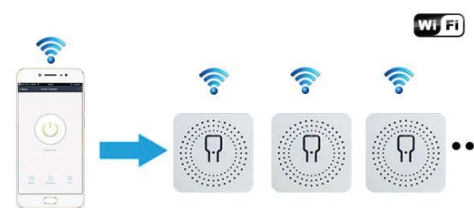

TECHNICAL INFORMATION

MINI SWITCH WIFI

Mini Switch Wifi, ligue/desligue instantaneamente os dispositivos conectados onde quer que esteja através do aplicação Aron Smart. Funcionamento programável através de agendamento.

Mini Switch Wifi socket, instantly turn on/off connected devices wherever you are via the Aron Smart app.

Programmable operation through scheduling.

Mini Switch WiFi, enciende/apague instantáneamente los dispositivos conectados donde quiera que esté a través de la aplicación Aron Smart. Funcionamiento programable através de la programación.

ILAR-01564

OUTPUT

Reference	ILAR-01564
WiFi Direct Connection	YES
Body Material	Aluminium/PVC
Remote Control	3G / 4G / WiFi on mobile
Input Voltage	220-240V 50/60Hz
Max. Load Current	10A/16A
WiFi Standard	2.4GHz 802.11b/g/n
Time Control	YES
APP Control	YES
Group Control	YES
Size	40x40x20mm

SIZE

CONNECTION DIAGRAM (THERE WIRING METHODS)

APP CONTROL

Multiple phones control one switch

Designed by Aronlight in Portugal. Made in PRC