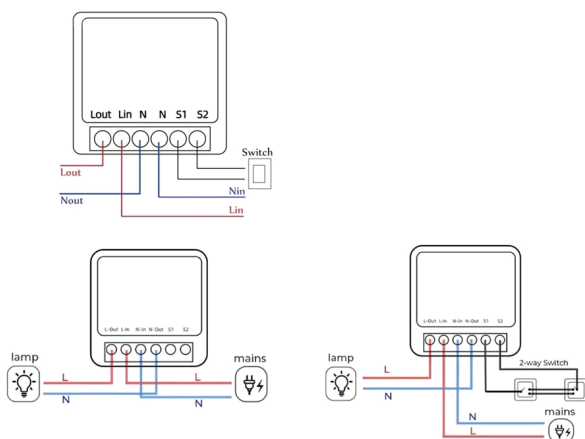

TECHNICAL INFORMATION

MINI SWITCH WIFI

Mini Switch Wifi, ligue/desligue instantaneamente os dispositivos conectados onde quer que esteja através do aplicação Aron Smart. Funcionamento programável através de agendamento.

Mini Switch Wifi socket, instantly turn on/off connected devices wherever you are via the Aron Smart app.

Programmable operation through scheduling.

Mini Switch WiFi, enciende/apague instantáneamente los dispositivos conectados donde quiera que esté a través de la aplicación Aron Smart. Funcionamiento programable através de la programación.

ILAR-01564

OUTPUT

Reference	ILAR-01564
WiFi Direct Connection	YES
Body Material	Aluminium/PVC
Remote Control	3G / 4G / WiFi on mobile
Input Voltage	220-240V 50/60Hz
Max. Load Current	10A/16A
WiFi Standard	2.4GHz 802.11b/g/n
Time Control	YES
APP Control	YES
Group Control	YES
Size	40x40x20mm

SIZE

CONNECTION DIAGRAM (THERE WIRING METHODS)

APP CONTROL

Multiple phones control one switch

Designed by Aronlight in Portugal. Made in PRC