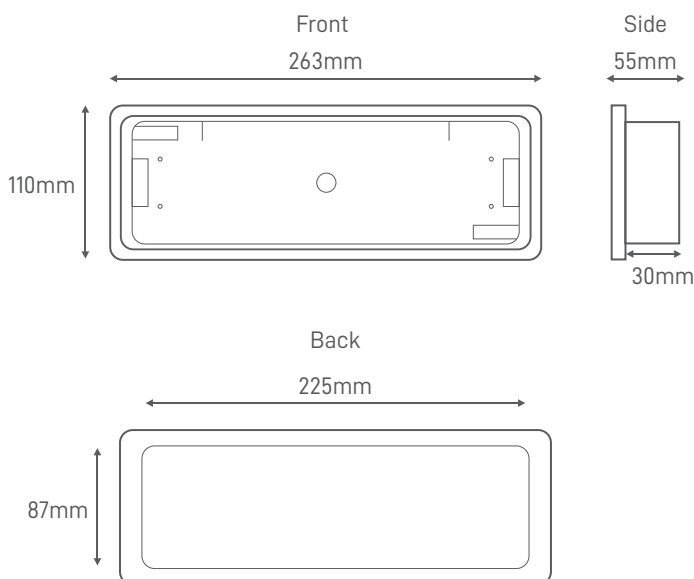

TECHNICAL INFORMATIONS

CAIXA DE ENCASTRAR A3008

Caixa de Encastrar

Base for Recessed Mounting

Caja de Empotrar

ILEM-00011

REFERENCE

Operation voltage	220-240VAC/50-60Hz
IP	IP 42
IK	IK07
Produced in accordance with	EN 60598-1, EN 60598-2-22, EN 55015, EN 61547, EN 61000-3-2, EN 61000-3-3
Operation temperature range	5 to 40° C
Relative humidity	Up to 95%
Construction materials	Polycarbonate / Opaque
Size	263x110x55mm
Cut-Out	225x87x30mm
Warranty	2 years

SIZE

Designed by Aron Light in Portugal. Made in PRC