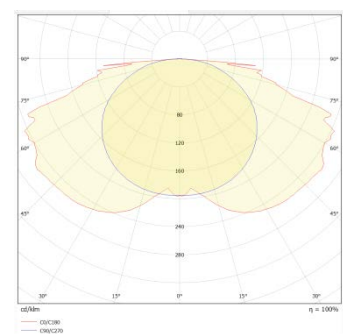

SIZE

ACCESSORIES

DESCRIPTION	SKU
Bandeira Acrílica Edge-lit exit Placa de Señalización 267x100x10mm	IEM-00035

BEAM ANGLE

Designed by Aronlight in Portugal. Made in PRC