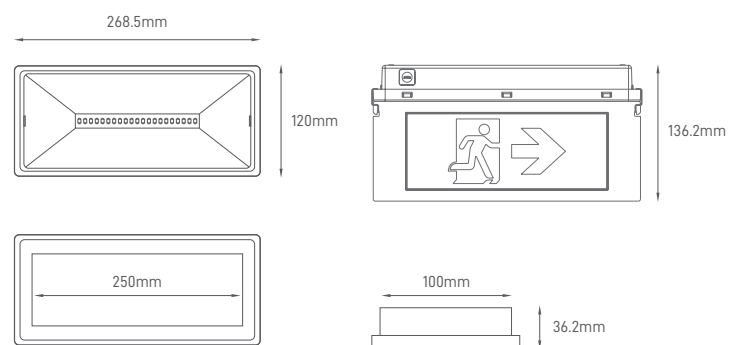

Straight Desing emergency batten equipped to use with remote control and can be converted into a Edge-lit exit. It is equipped with IP65 protection, 200 Lumens and a battery lasting 3 hours.

Luminaria de emergencia equipada para uso con control remoto y convertible placa de señalización. Está equipado con protección IP65, 200 lúmenes y una batería de 3 horas de duración.

IEM-00034

REFERENCE	
POWER	3.8W
CCT	6000K
TOTAL LUMINOUS FLUX	200lm
BATTERIES	3.6V 1500mAh NI-MH
LIFE TIME BATTERIES	800 cycle of charging and discharging
LIFE TIME	50000H
LED LIFE TIME	100000H
VOLTAGE	220-240/50-60Hz
IP	IP65
OUTPUT VOLTAGE	5V ±0.5V
OUTPUT POWER	3.8W
CHARGING TIME	24H
DISCHARGING TIME	3H
SELF TEST	YES
SIZE	268.5x120x36.2x250x100mm
MAX CHANGE CURRENT(MA)	MAX 200mA
MAX DISCHARGE CURRENT(MA)	MAX 500mA
LED TYPE	SMD2835 21PCS
PROTECTION CLASS	Class II
PROTECION CLASS IK (SHOCK RESISTENCE)	IK06
LED BRAND	-
DRIVER BRAND	-
MOUNTING TYPE	Recessed / Surface
BODY MATERIAL	Polycarbonate Diffuser & ABS Housing
COLOR	White
BODY SHAPE	Rectangular
BOX QUANTITY	1 pc / carton
GROSS WEIGHT	-
CERTIFICATION	NP EN 60598-2-22
NP	NP EN 6049-2-22
WARRANTY	3 YEARS

SIZE

ACCESSORIES

DESCRIPTION	SKU
Bandeira Acrílica Edge-lit exit Placa de Señalización 267x100x10mm	IEM-00035

BEAM ANGLE

Designed by Aronlight in Portugal. Made in PRC