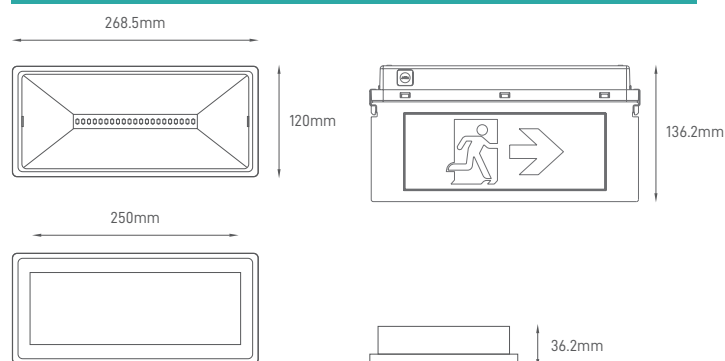

TECHNICAL INFORMATION

SAFELUX 200LM 3.8W

PERMANENTE / NÃO PERMANENTE

Armadura de emergência de linhas direitas equipada para uso de telecomando e pode ser convertida em bandeira. Está equipada com proteção IP65, 200 Lumens e bateria com duração de 3 horas.

Straight Desing emergency batten equipped to use with remote control and can be converted into a Edge-lit exit. It is equipped with IP65 protection, 200 Lumens and a battery lasting 3 hours.

Luminaria de emergencia equipada para uso con control remoto y convertible placa de señalización. Está equipado con protección IP65, 200 lúmenes y una batería de 3 horas de duración.

ILEM-00034

REFERENCE

POWER	3.8W
CCT	6500K
TOTAL LUMINOUS FLUX	200lm
BATTERIES	3.6V 1500mAh NI-MH
LIFE TIME BATTERIES	800 cycle of charging and discharging
LIFE TIME	50000H
LED LIFE TIME	100000H
VOLTAGE	220-240/50-60Hz
IP	IP65
OUTPUT VOLTAGE	5V ±0.5V
OUTPUT POWER	3.8W
CHARGING TIME	24H
DISCHARGING TIME	3H
SELF TEST	YES
SIZE	268.5x120x36.2mm
MAX CHANGE CURRENT(MA)	MAX 200mA
MAX DISCHARGE CURRENT(MA)	MAX 500mA
LED TYPE	SMD2835 21PCS
PROTECTION CLASS	Class II
ON/OFF CYCLES	-
PROTECION CLASS IK (SHOCK RESISTENCE)	IK06
LED BRAND	-
DRIVER BRAND	-
MOUNTING TYPE	Recessed / Surface
BODY MATERIAL	Polycarbonate Diffuser & ABS Housing
COLOR	White
BODY SHAPE	Rectangular
BOX QUANTITY	1 pc / carton
GROSS WEIGHT	-
CERTIFICATION	NP EN 60598-2-22
NP	NP EN 6049-2-22

SIZE

RECOMMENDED ACCESSORIES