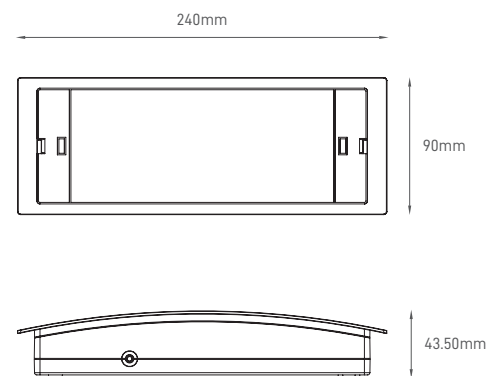

### IEM-00038

REFERENCE	
POWER	3W
CCT	6500K
TOTAL LUMINOUS FLUX	100lm MAX
BATTERIES	3.6V 600mAh Ni-Cad Battery
LIFE TIME BATTERIES	800 cycle of charging and discharging
LIFE TIME	50000H
LED LIFE TIME	100000H
IP	IP42
VOLTAGE	220-240V 50-60Hz
PROTECTION CLASS IK	-
OUTPUT VOLTAGE	DC 5V±0.5V
OUTPUT POWER	0.7W
CHARGING TIME	24H
DISCHARGING TIME	3H
SELF TEST	-
SIZE	240x90x43.50mm
MAX CHARGE CURRENT(MA)	100mA
MAX DISCHARGE CURRENT(MA)	280mA
POWER FACTOR	-
NOMINAL LIFETIME	-
ENERGY LABEL	-
LED BRAND	SMD 2835 / 12pcs
DRIVER BRAND	-
MOUNTING TYPE	Surface
BODY MATERIAL	Polycarbonate Diffuser & ABS Housing
COLOR	White
BODY SHAPE	Rectangular
BOX QUANTITY	1 pc / carton
NP	NP EN 6049-2-22

### SIZE

Designed by Aronlight in Portugal. Made in PRC