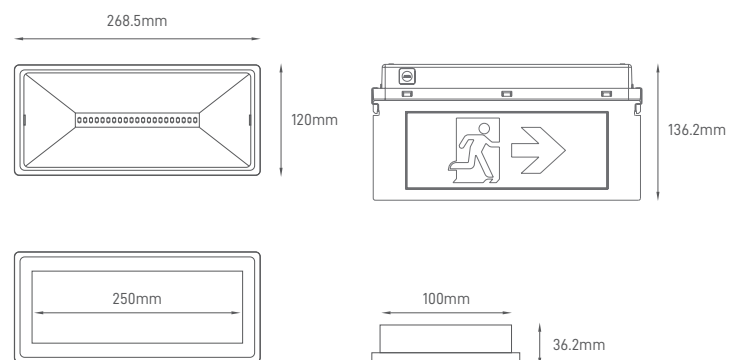

Straight Desing emergency batten equipped to use with remote control and can be converted into a Edge-lit exit. It is equipped with IP65 protection, 200 Lumens and a battery lasting 3 hours.

Luminaria de emergencia equipada para uso con control remoto y convertible placa de señalización. Está equipado con protección IP65, 200 lúmenes y una batería de 3 horas de duración.

ILEM-00049

REFERENCE	
POWER	3.8W
CCT	4000K
TOTAL LUMINOUS FLUX	200lm
BATTERIES	3.6V 1500mAh NI-MH
LIFE TIME BATTERIES	800 cycle of charging and discharging
LIFE TIME	50000H
LED LIFE TIME	100000H
VOLTAGE	220-240/50-60Hz
IP	IP65
OUTPUT VOLTAGE	5V ±0.5V
OUTPUT POWER	3.8W
CHARGING TIME	24H
DISCHARGING TIME	3H
SELF TEST	YES
SIZE	268.5x120x36.2x250x100mm
MAX CHANGE CURRENT(MA)	MAX 200mA
MAX DISCHARGE CURRENT(MA)	MAX 500mA
LED TYPE	SMD2835 21PCS
PROTECTION CLASS	Class II
ON/OFF CYCLES	-
PROTECION CLASS IK (SHOCK RESISTENCE)	IK06
LED BRAND	-
DRIVER BRAND	-
MOUNTING TYPE	Recessed / Surface
BODY MATERIAL	Polycarbonate Diffuser & ABS Housing
COLOR	White
BODY SHAPE	Rectangular
BOX QUANTITY	1 pc / carton
GROSS WEIGHT	-
CERTIFICATION	NP EN 60598-2-22
NP	NP EN 6049-2-22

SIZE

RECOMMENDED ACCESSORIES

DESCRIPTION

DESCRIPTION	SKU
Bandeira Acrílica Edge-lit exit Placa de Señalización 267x100x10mm	ILEM-00035

Designed by Aronlight in Portugal. Made in PRC