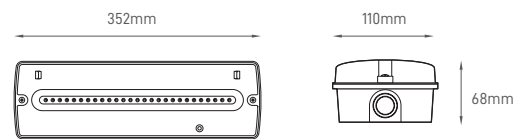

Armadura de emergencia con protección IP65, 500 Lúmenes y 3 horas de duración de la batería. Equipada para uso con control remoto.

ILEM-00050

REFERENCE	
POWER	8W
CCT	6000K
TOTAL LUMINOUS FLUX	500lm
BATTERIES	NI-MH 3.6V 3.6AH
LIFE TIME BATTERIES	800 cycle of charging and discharging
LIFE TIME	50000H
LED LIFE TIME	100000H
VOLTAGE	220-240/50-60Hz
IP	IP65
OUTPUT VOLTAGE	3.6V ±0.5V
OUTPUT POWER	4.5W
CHARGING TIME	24H
DISCHARGING TIME	3H
SELF TEST	YES
SIZE	352x110x68mm
MAX CHANGE CURRENT (MA)	MAX 280mA
MAX DISCHARGE CURRENT (MA)	MAX 1600mA
LED TYPE	SMD2835 27PCS
PROTECTION CLASS	Class II
ON/OFF CYCLES	≥500
PROTECION CLASS IK (SHOCK RESISTENCE)	IK06
LED BRAND	-
DRIVER BRAND	-
MOUNTING TYPE	Surface
BODY MATERIAL	Polycarbonate Diffuser & ABS Housing
COLOR	White
BODY SHAPE	Rectangular
BOX QUANTITY	12 pcs / carton
GROSS WEIGHT	8.5kg
CERTIFICATION	NP EN 60598-2-22
NP	NP EN 6049-2-22

SIZE

Designed by Aronlight in Portugal. Made in PRC