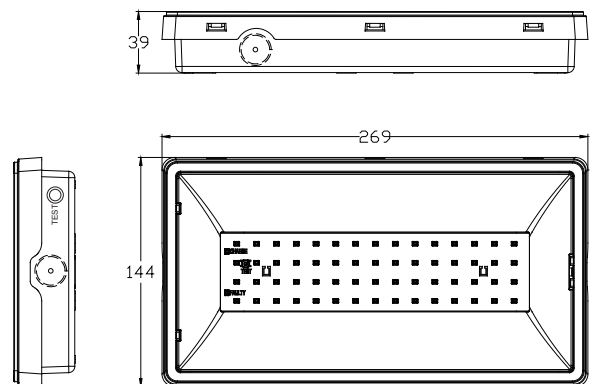

TECHNICAL INFORMATIONS

POWERLUX SLIM

PERMANENT / NO PERMANENT WITH REMOTE

Armadura de emergência com proteção IP65, 800 Lumens e bateria com duração de 3 horas. Equipada para uso de telecomando.

Emergency armor with IP65 protection, 800 Lumens and 3 hours battery life. Equipped to use with remote control.

Armadura de emergencia con protección IP65, 800 Lúmenes y 3 horas de duración de la batería. Equipada para uso con control remoto.

ILEM-00065

REFERENCE	
POWER	8W
CCT	6000K
TOTAL LUMINOUS FLUX	800lm
REMOTE	YES
BATTERIES	3.7V 4000mAh, Li-ion rechargeable batteries
LIFE TIME	50000H
VOLTAGE	220-240/50-60Hz
IP	IP65
CHARGING TIME	24H
POWER FACTOR	0.5
DISCHARGING TIME	3H
SELF TEST	YES
SIZE	269x144x39mm
LED TYPE	SMD2835 60PCS
PROTECTION CLASS	Class II
PROTECION CLASS IK (SHOCK RESISTENCE)	IK09
MOUNTING TYPE	Surface
BODY MATERIAL	100% Polycarbonate
COLOR	White
BOX QUANTITY	20 pcs / carton
CERTIFICATION	60598-2-22-2021 61347-2-7

SIZE

REMOTE WIRING

PREPARED FOR CONNECTION WITH REMOTE CONTROL.

Designed by Aronlight in Portugal. Made in PRC