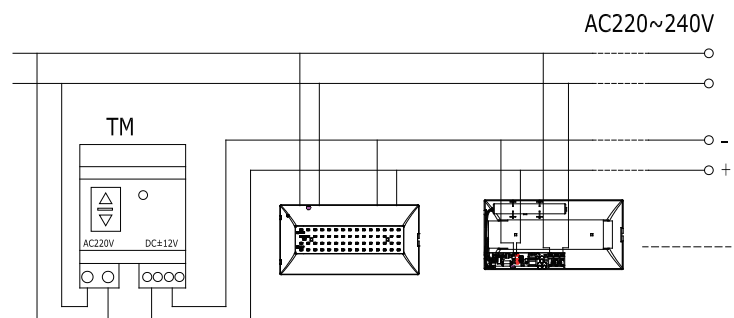

Armadura de emergencia con protección IP65, 800 Lúmenes y 3 horas de duración de la batería. Equipada para uso con control remoto.

ILEM-00065

REFERENCE	
POWER	8W
CCT	6000K
TOTAL LUMINOUS FLUX	800lm
REMOTE	YES
BATTERIES	3.7V 4000mAh, Li-ion rechargeable batteries
LIFE TIME	50000H
VOLTAGE	220-240/50-60Hz
IP	IP65
CHARGING TIME	24H
POWER FACTOR	0.5
DISCHARGING TIME	3H
SELF TEST	YES
SIZE	269x144x39mm
LED TYPE	SMD2835 60PCS
PROTECTION CLASS	Class II
PROTECION CLASS IK (SHOCK RESISTENCE)	IK09
MOUNTING TYPE	Surface
BODY MATERIAL	100% Polycarbonate
COLOR	White
BOX QUANTITY	20 pcs / carton
CERTIFICATION	60598-2-22-2021 61347-2-7

SIZE

REMOTE WIRING

PREPARED FOR CONNECTION WITH REMOTE CONTROL.

Designed by Aronlight in Portugal. Made in PRC