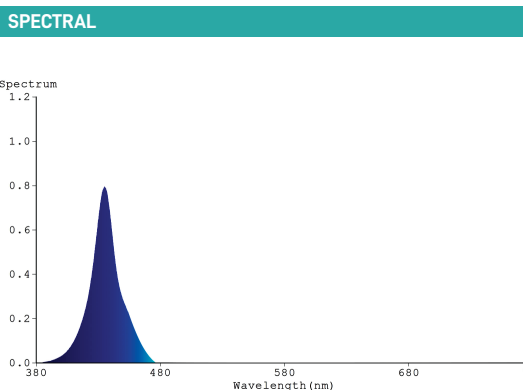

The supplemental UV LED grow lights could be used in the cannabis flowering stage, help with increasing the THC content of cannabis. UV grow light as a supplemental lighting can match up with your current cannabis lighting in greenhouse/ indoor/ vertical farming and grow tent applications.

ILAR-01388

REFERENCE	
Power	30W
Dimmable	NO
Input Voltage	AC100-277V, 50/60Hz
Wavelength	385nm
Beam Angle	120°
Net Weight	0.85 kg / 1.5kg
Product Dimension	1145 x57x31mm
IP Rating	IP65
Certification	ETL, CE, RoHs
Class	Class I
Power Factor	0.9