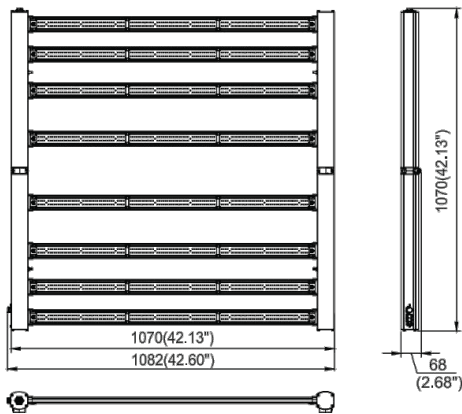

ILAR-01488

REFERENCE	
Power	800W
Dimmable	0-10V
Input Voltage	AC100-277V, 50/60Hz
System Efficacy	3.0μmol/J
PPF Output	739 - 2336μmol/s
Beam Angle	120°
Net Weight	9.44 kg
Product Dimension	1082 x 1070x 68mm
IP RATING	IP65
CERTIFICATE	CE, ROHS
Class	Class I
Power Factor	0.9

SIZE

Designed by Aronlight in Portugal. Made in PRC