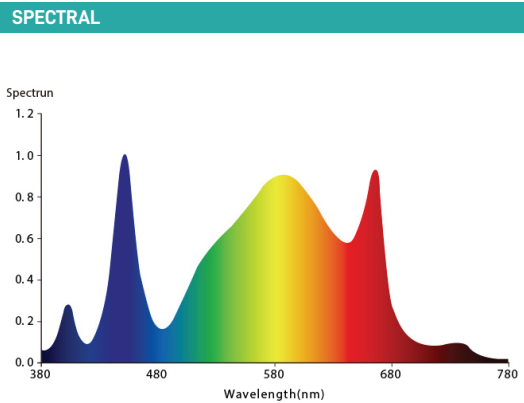

ILAR-01488

REFERENCE	
Power	800W
Dimmable	0-10V
Input Voltage	AC100-277V, 50/60Hz
System Efficacy	3.0μmol/J
PPF Output	739 - 2336μmol/s
Beam Angle	120°
Net Weight	9.44 kg
Product Dimension	1082 x 1070x 68mm
IP RATING	IP65
CERTIFICATE	CE, ROHS
Class	Class I
Power Factor	0.9