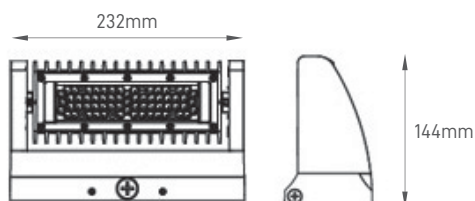

TECHNICAL INFORMATION

SIRIUS

40W 5000K

Luminária de Parede, com opção de ajuste de 270° e alta eficiência de iluminação de 135LM / W, ideal para Fachadas de Indústrias, Comércio e Residências.

Slim Wall Pack Light with an 270° adjustment choice and high lighting efficiency of 135LM / W, ideal for industrial, commercial and residential facades.

Luminaria de Pared con una opción de ajuste de 270° y alta eficiencia de 135LM / W, Ideal para fachadas industriales, comerciales y residenciales.

ILAR-00514

REFERENCE		DIMENSION & WEIGHT		PHOTOMETRICAL DATA	
Reference	ILAR-00514	Lenght	232mm	Total Luminous Flux	4800lm
Led Type	SMD	Width	132mm	Luminous Efficacy	120lm/W
Body Material	Aluminium	Height	144mm	Beam Angle	60°
Housing Colour	Black	Weight	2.02Kg	Colour Temperature	5000K
Nominal Lifetime (EOL end of life)	50000H	Weight	2.6Kg	Colour Rendering Index	70
Mounting Type	NO	Packaging Unit	4pcs	Colour Consistency	-
Dimmable	NO	Gross Weight (kg)	10.1kg	UGR	-
Sensor	NO	Volume (cbm)	0.047cbm		

SIZE

BEAM ANGLE

Designed by Aron Light in Portugal. Made in PRC