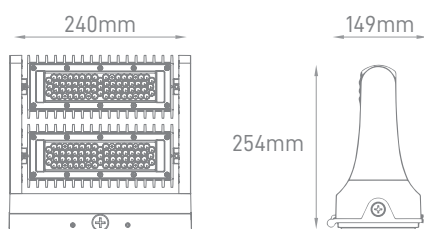

TECHNICAL INFORMATIONS

SIRIUS

80W 5000K

Luminária de Parede Dupla, com opção de ajuste de 270° e alta eficiência de iluminação de 135LM / W, ideal para Fachadas de Indústrias, Comércio e Residências.

Slim Wall Pack Double Light with an 270° adjustment choice and high lighting efficiency of 135LM / W, ideal for industrial, commercial and residential facades.

Luminaria de Pared Dupla con una opción de ajuste de 270° y alta eficiencia de 135LM / W, Ideal para fachadas industriales, comerciales y residenciales.

ILAR-00515

REFERENCE		DIMENSION & WEIGHT		PHOTOMETRICAL DATA	
Reference	ILAR-00515	Lenght	232mm	Total Luminous Flux	10800lm
LED Brand	Philips LED	Width	130mm	Luminous Efficacy	135lm/W
Body Material	Aluminium	Height	232mm	Beam Angle	110°
Housing Colour	Black	Weight	3.03Kg	Colour Temperature	5000K
Nominal Lifetime (EOL end of life)	50000H	Packaging Unit	4pcs	Colour Rendering Index	>80
		Gross Weight (kg)	10.1kg		
		Volume (cbm)	0.047cbm		

SIZE

BEAM ANGLE

Designed by Aron Light in Portugal. Made in PRC