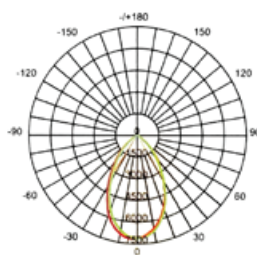

TECHNICAL INFORMATIONS

SIRIUS

80W 5000K

Luminária de Parede Dupla, com opção de ajuste de 270° e alta eficiência de iluminação de 135LM / W, ideal para Fachadas de Indústrias, Comércio e Residências.

Slim Wall Pack Double Light with an 270° adjustment choice and high lighting efficiency of 135LM / W, ideal for industrial, commercial and residential facades.

Luminaria de Pared Dupla con una opción de ajuste de 270° y alta eficiencia de 135LM / W, Ideal para fachadas industriales, comerciales y residenciales.

ILAR-00515

REFERENCE		DIMENSION & WEIGHT		PHOTOMETRICAL DATA	
Reference	ILAR-00515	Lenght	232mm	Total Luminous Flux	10800lm
LED Brand	Philips LED	Width	130mm	Luminous Efficacy	135lm/W
Body Material	Aluminium	Height	232mm	Beam Angle	110°
Housing Colour	Black	Weight	3.03Kg	Colour Temperature	5000K
Nominal Lifetime (EOL end of life)	50000H	Packaging Unit	4pcs	Colour Rendering Index	>80
		Gross Weight (kg)	10.1kg		
		Volume (cbm)	0.047cbm		

SIZE

BEAM ANGLE

Designed by Aron Light in Portugal. Made in PRC