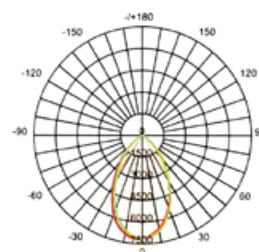

TECHNICAL INFORMATIONS

SIRIUS

80W 5000K

Luminária de Parede Dupla, com opção de ajuste de 270° e alta eficiência de iluminação de 135LM / W, ideal para Fachadas de Indústrias, Comércio e Residências.

Slim Wall Pack Double Light with an 270° adjustment choice and high lighting efficiency of 135LM / W, ideal for industrial, commercial and residential facades.

Luminaria de Pared Dupla con una opción de ajuste de 270° y alta eficiencia de 135LM / W, Ideal para fachadas industriales, comerciales y residenciales.

ILAR-00515

REFERENCE		DIMENSION & WEIGHT		PHOTOMETRICAL DATA	
Reference	ILAR-00515	Lenght	232mm	Total Luminous Flux	10800lm
LED Brand	Philips LED	Width	130mm	Luminous Efficacy	135lm/W
Body Material	Aluminium	Height	232mm	Beam Angle	110°
Housing Colour	Black	Weight	-	Colour Temperature	5000K
Nominal Lifetime (EOL end of life)	50000H	Weight	3.03Kg	Colour Rendering Index	>80
Mounting Type	NO	Packaging Unit	4pcs	Colour Consistency	-
Dimmable	NO	Gross Weight (kg)	10.1kg	UGR	-
Sensor	NO	Volume (cbm)	0.047cbm		

SIZE

BEAM ANGLE

Designed by Aron Light in Portugal. Made in PRC