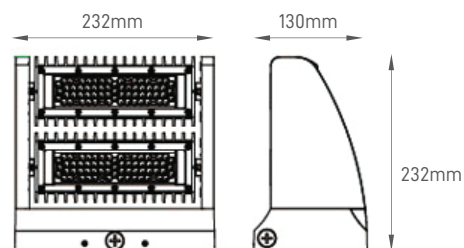

TECHNICAL INFORMATIONS

SIRIUS

80W 5000K

Luminária de Parede Dupla, com opção de ajuste de 270° e alta eficiência de iluminação de 135LM / W, ideal para Fachadas de Indústrias, Comércio e Residências.

Slim Wall Pack Double Light with an 270° adjustment choice and high lighting efficiency of 135LM / W, ideal for industrial, commercial and residential facades.

Luminaria de Pared Dupla con una opción de ajuste de 270° y alta eficiencia de 135LM / W, Ideal para fachadas industriales, comerciales y residenciales.

ILAR-00515

REFERENCE		DIMENSION & WEIGHT		PHOTOMETRICAL DATA	
Reference	ILAR-00515	Lenght	232mm	Total Luminous Flux	10800lm
LED Brand	Philips LED	Width	130mm	Luminous Efficacy	135lm/W
Body Material	Aluminium	Height	232mm	Beam Angle	110°
Housing Colour	Black	Weight	-	Colour Temperature	5000K
Nominal Lifetime (EOL end of life)	50000H	Weight	3.03Kg	Colour Rendering Index	>80
Mounting Type	NO	Packaging Unit	4pcs	Colour Consistency	-
Dimmable	NO	Gross Weight (kg)	10.1kg	UGR	-
Sensor	NO	Volume (cbm)	0.047cbm		

SIZE

BEAM ANGLE

Designed by Aron Light in Portugal. Made in PRC