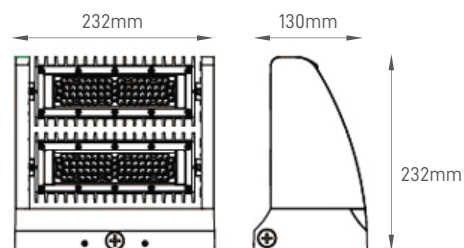

TECHNICAL INFORMATIONS

SIRIUS

80W 4000K

Luminária de Parede Dupla, com opção de ajuste de 270° e alta eficiência de iluminação de 135LM / W, ideal para Fachadas de Indústrias, Comércio e Residências.

Slim Wall Pack Double Light with an 270° adjustment choice and high lighting efficiency of 135LM / W, ideal for industrial, commercial and residential facades.

Luminaria de Pared Dupla con una opción de ajuste de 270° y alta eficiencia de 135LM / W, Ideal para fachadas industriales, comerciales y residenciales.

ILAR-00851

REFERENCE

Reference	ILAR-00851
LED Brand	Philips LED
Body Material	Aluminium
Housing Colour	Black
Nominal Lifetime (EOL end of life)	50000H
Mounting Type	NO
Dimmable	NO
Sensor	NO

DIMENSION & WEIGHT

Lenght	232mm
Width	130mm
Height	232mm
Weight	-
Weight	3.03Kg
Packaging Unit	4pcs
Gross Weight (kg)	10.1kg
Volume (cbm)	0.047cbm

PHOTOMETRICAL DATA

Total Luminous Flux	10800lm
Luminous Efficacy	135lm/W
Beam Angle	110°
Colour Temperature	4000K
Colour Rendering Index	>80
Colour Consistency	-
UGR	-

SIZE

BEAM ANGLE

Designed by Aron Light in Portugal. Made in PRC