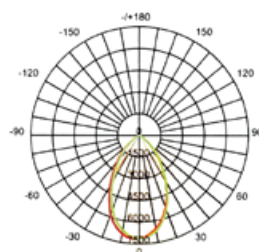

DIMENSION & WEIGHT

Lenght	232mm
Width	130mm
Height	232mm
Weight	-
Weight	3.03Kg
Packaging Unit	4pcs
Gross Weight (kg)	10.1kg
Volume (cbm)	0.047cbm

PHOTOMETRICAL DATA

Total Luminous Flux	10800lm
Luminous Efficacy	135lm/W
Beam Angle	110°
Colour Temperature	4000K
Colour Rendering Index	>80
Colour Consistency	-
UGR	-

SIZE

BEAM ANGLE

Designed by Aron Light in Portugal. Made in PRC