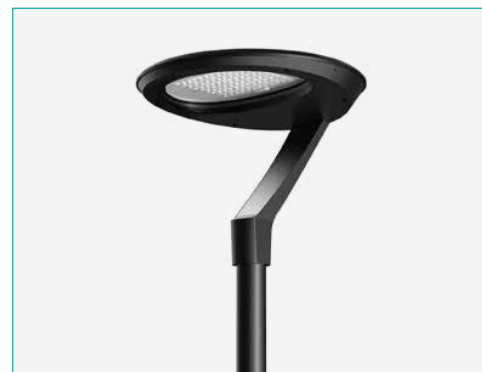

TECHNICAL INFORMATIONS

URBAN DESIGN II

40W 5000K

Luminária de jardim com design minimalista e produzida com materiais de grande longevidade. Disponível em várias potências. Ideal para jardins, parques ou passeios de rua.

Garden lamp with minimalist design and produced with materials of great longevity. Available in several powers. Ideal for gardens, parks or street walks.

ILAR-01070

REFERENCE

Reference	ILAR-01070
Led Type	SMD 3030
Body Material	Die-cast Aluminum
Housing Colour	RAL 9005 Black
Nominal Lifetime (EOL end of life)	100000H
Dimmable	Dimmable 2/5 levels
Dimming	NO

DIMENSION & WEIGHT

Lenght	Ø450x526x135mm
Width	-
Height	-
Weight	-
Packaging Unit	-
Gross Weight (kg)	-

PHOTOMETRICAL DATA

Total Luminous Flux	5200lm
Luminous Efficacy	130lm/W
Beam Angle	-
Colour Temperature	5000K
Colour Rendering Index	>80
Colour Consistency	-
UGR	-

ELECTRICAL AND OPERATING DATA

Nominal Wattage	40W
Nominal Voltage	220-240V
Operating Frequency	50-60Hz
Power Factor	>0.9
Operating Temperature	-40°C to 50°C
Driver	Sosen Driver
Surge Protection	6KV line-line, 10KV line-earth

ENERGY LABEL & STANDARS

Energy Label	A+
Energy Consumption KWH/1000H	-
Type of Protection	IP66
Protection Class	Class II
Protecion Class IK (shock resistance)	IK08

CERTIFICATIONS

TUV	YES
CE	YES
2014/30/EU (EMC Directive)	YES
2014/35/EU (LVD Directive)	YES
ROHS	YES
ENEC	YES
Warranty	2 YEARS