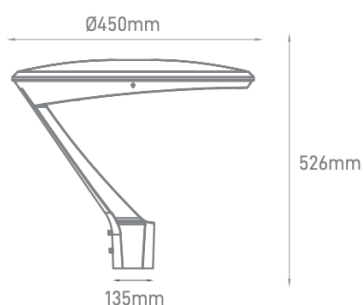

TECHNICAL INFORMATIONS

URBAN DESIGN II

40W 5000K

Luminária de jardim com design minimalista e produzida com materiais de grande longevidade. Disponível em várias potências. Ideal para jardins, parques ou passeios de rua.

Garden lamp with minimalist design and produced with materials of great longevity. Available in several powers. Ideal for gardens, parks or street walks.

ILAR-01070

REFERENCE

Reference	ILAR-01070
Led Type	SMD 3030
Body Material	Die-cast Aluminum
Housing Colour	RAL 9005 Black
Nominal Lifetime (EOL end of life)	100000H
Dimmable	Dimmable 2/5 levels
Dimming	NO

DIMENSION & WEIGHT

Lenght	Ø450x526x135mm
Width	-
Height	-
Weight	-
Packaging Unit	-
Gross Weight (kg)	-

PHOTOMETRICAL DATA

Total Luminous Flux	5200lm
Luminous Efficacy	130lm/W
Beam Angle	-
Colour Temperature	5000K
Colour Rendering Index	>80
Colour Consistency	-
UGR	-

ELECTRICAL AND OPERATING DATA

Nominal Wattage	40W
Nominal Voltage	220-240V
Operating Frequency	50-60Hz
Power Factor	>0.9
Operating Temperature	-40°C to 50°C
Driver	Sosen Driver
Surge Protection	6KV line-line, 10KV line-earth

ENERGY LABEL & STANDARS

Energy Label	A+
Energy Consumption KWH/1000H	-
Type of Protection	IP66
Protection Class	Class II
Protecion Class IK (shock resistance)	IK08

CERTIFICATIONS

TUV	YES
CE	YES
2014/30/EU (EMC Directive)	YES
2014/35/EU (LVD Directive)	YES
ROHS	YES
ENEC	YES
Warranty	2 YEARS

SIZE

BEAM ANGLE

Designed by Aronlight in Portugal. Made in PRC