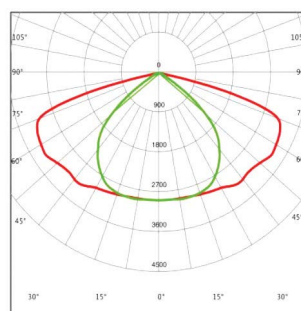

BEAM ANGLE

Designed by Aronlight in Portugal. Made in PRC